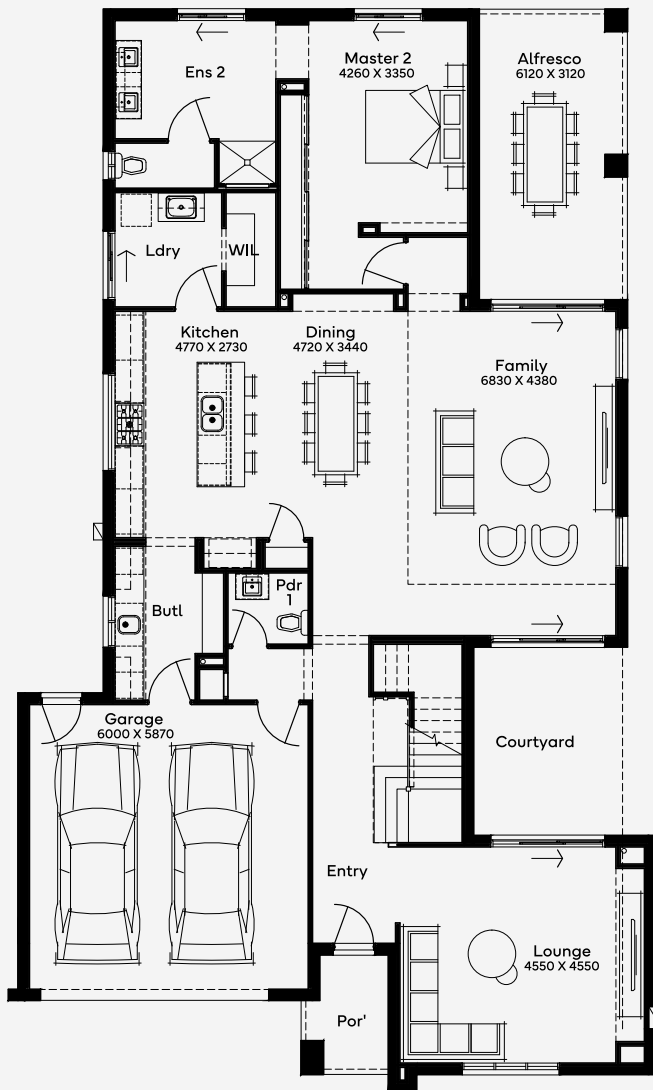

# Westbrook 52

 5
  4
  2

ELITE

House Area

**487.09 m<sup>2</sup>**

Min Lot Size (WxL)

**15m x 32m**

15M+ LOT WIDTH

DOUBLE STOREY

Please note: Some floorplan option combinations may not be possible together. Please speak to a New Home Specialist.  
Base price shown as of 24 June 2026 and is subject to change.