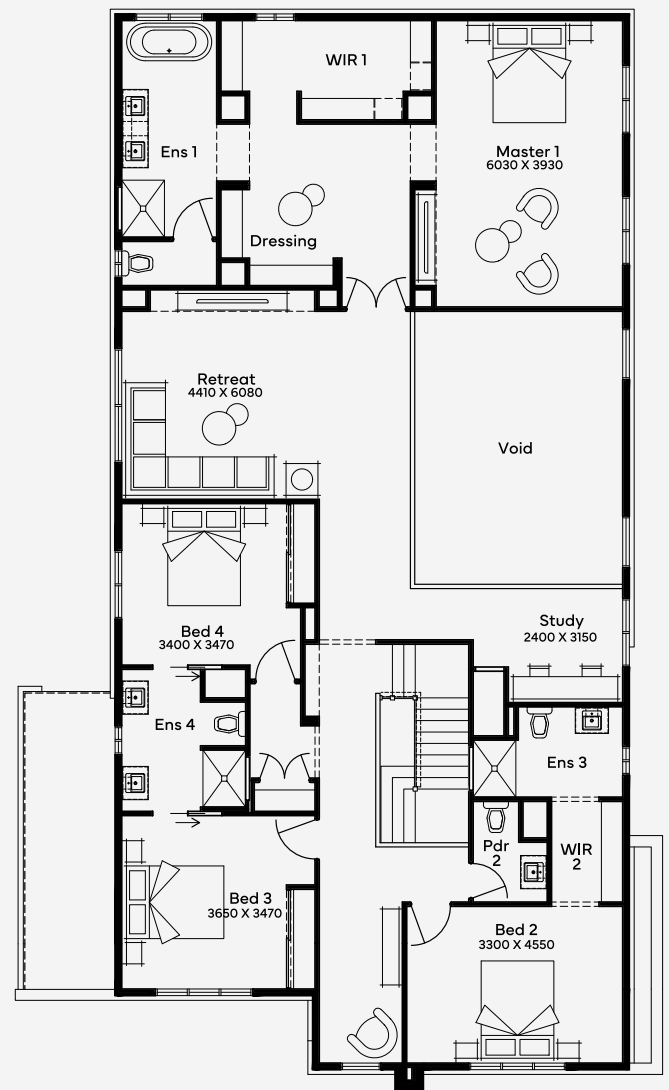

Westbrook 52

 5
  4
  2

ELITE

House Area

487.09 m²

Min Lot Size (WxL)

15m x 32m

15M+ LOT WIDTH

DOUBLE STOREY

Please note: Some floorplan option combinations may not be possible together. Please speak to a New Home Specialist.
Base price shown as of 24 April 2026 and is subject to change.