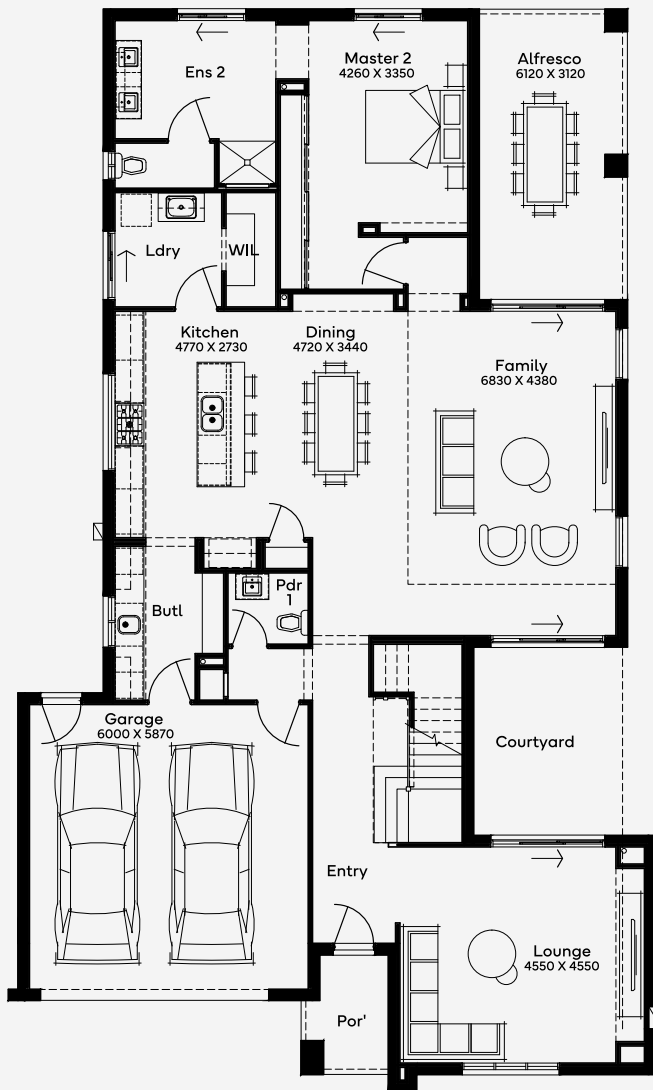

Westbrook 52

 5
  4
  2

ELITE

House Area

487.09 m²

Min Lot Size (WxL)

15m x 32m

15M+ LOT WIDTH

DOUBLE STOREY

Please note: Some floorplan option combinations may not be possible together. Please speak to a New Home Specialist.
Base price shown as of 24 April 2026 and is subject to change.