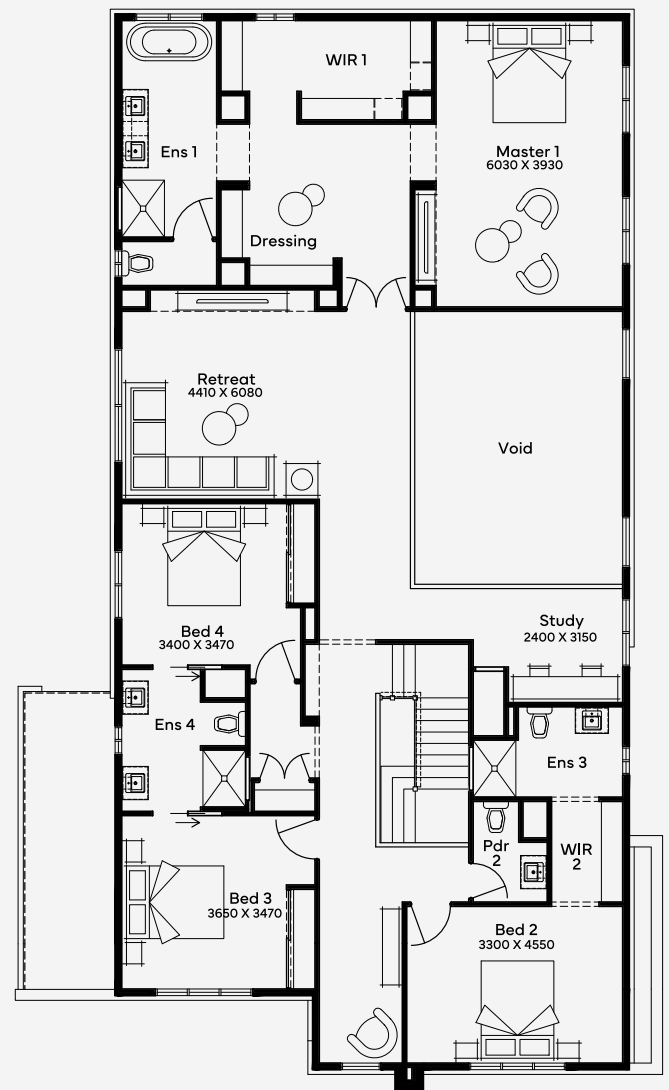

# Westbrook 52

 5
  4
  2

ELITE

House Area

**487.09 m<sup>2</sup>**

Min Lot Size (WxL)

**15m x 32m**

15M+ LOT WIDTH

DOUBLE STOREY

Please note: Some floorplan option combinations may not be possible together. Please speak to a New Home Specialist.  
Base price shown as of 24 June 2026 and is subject to change.