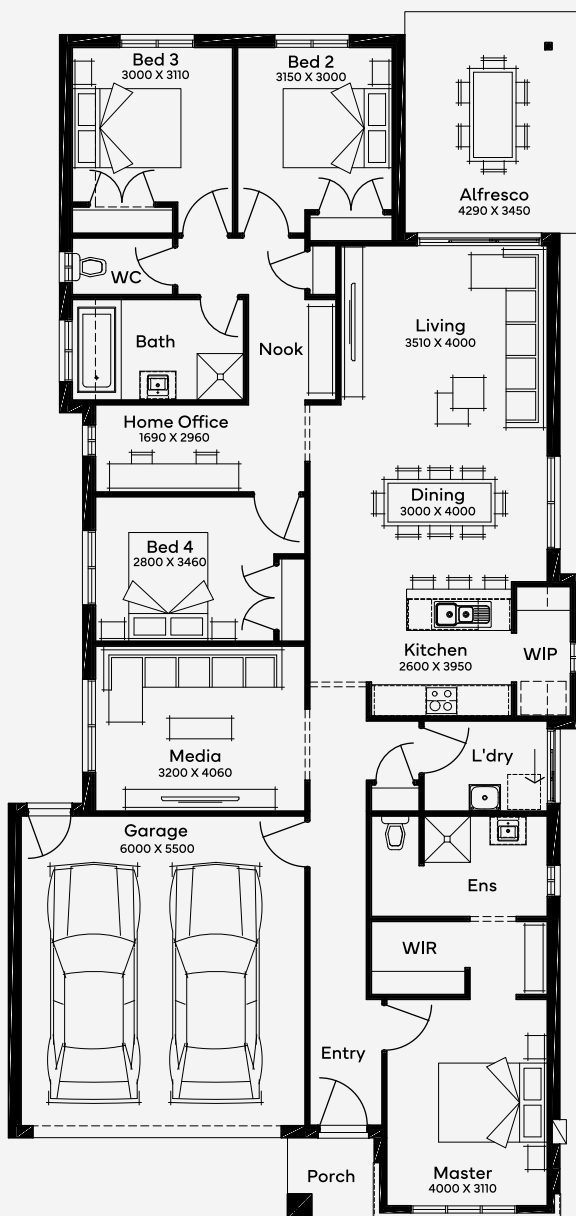

Wattleseed 24

4 2 2

Explore the Wattleseed 24, a 4-bedroom, 2-bathroom home with two living spaces, perfectly crafted for harmonious family living and 12.5m+ blocks. This single-story floor plan features a spacious, open-plan design that seamlessly blends indoor and outdoor living, ideal for the Queensland lifestyle. With a layout that balances communal areas and private retreats, it offers a modern, inviting space for families seeking both comfort and style in their daily lives.

EMERGE

House Area

222.51 m²

Min Lot Size (WxL)

12.5m x 30m

12.5M+ LOT WIDTH

SINGLE STOREY

Please note: Some floorplan option combinations may not be possible together. Please speak to a New Home Specialist.
Base price shown as of 24 April 2026 and is subject to change.