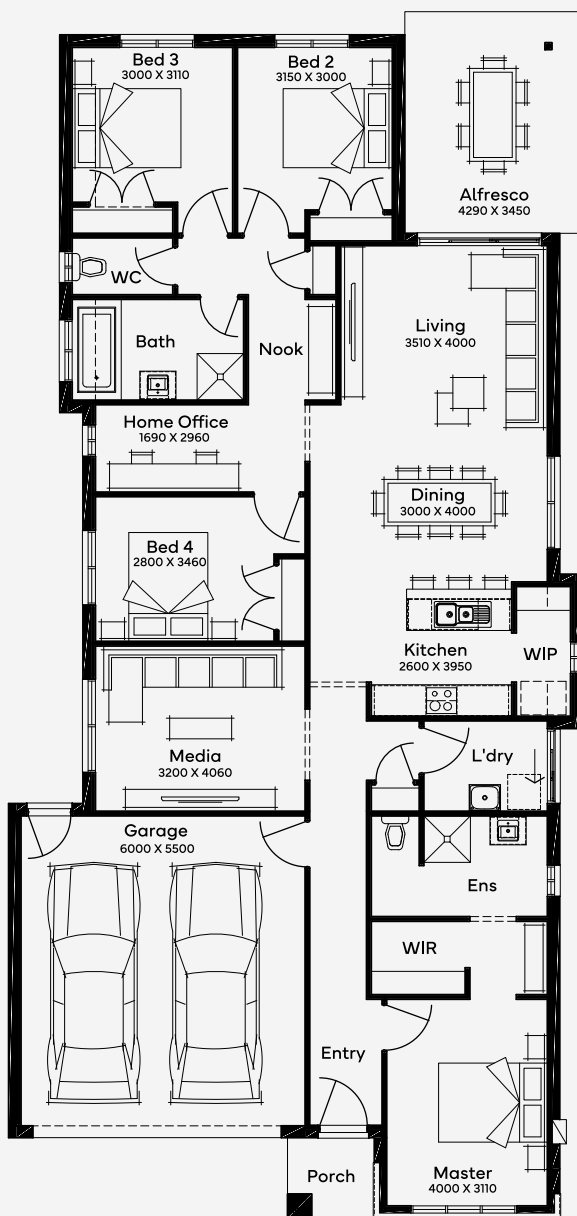

Wattleseed 24

4 2 2

Explore the Wattleseed 24, a 4-bedroom, 2-bathroom home with two living spaces, perfectly crafted for harmonious family living and 12.5m+ blocks. This single-story floor plan features a spacious, open-plan design that seamlessly blends indoor and outdoor living, ideal for the Queensland lifestyle. With a layout that balances communal areas and private retreats, it offers a modern, inviting space for families seeking both comfort and style in their daily lives.

EMERGE

House Area

222.51 m²

Min Lot Size (WxL)

12.5m x 30m

12.5M+ LOT WIDTH

SINGLE STOREY

Please note: Some floorplan option combinations may not be possible together. Please speak to a New Home Specialist.
Base price shown as of 23 June 2026 and is subject to change.