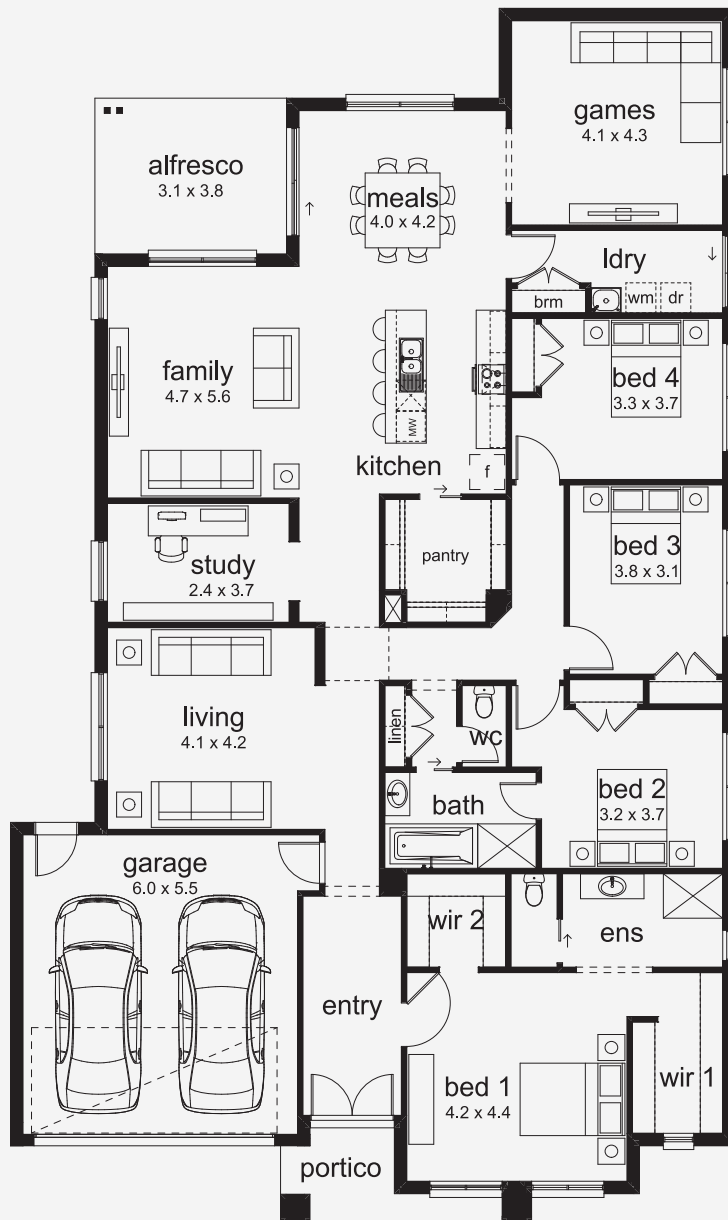

Venetia 32

Smart Space, Seamless Style The Venetia proves flexible living can still be stylish. Choose from four floorplans to suit your block and lifestyle?from a three-bedroom design to larger options with a fourth bedroom and games room. No matter which version you choose, the Venetia delivers practical comfort with room for everyone.

ASPIRATIONS

House Area

298.69 m²

Min Lot Size (WxL)

16m x 32m

16M+ LOT WIDTH

SINGLE STOREY

Please note: Some floorplan option combinations may not be possible together. Please speak to a New Home Specialist.
Base price shown as of 24 June 2026 and is subject to change.