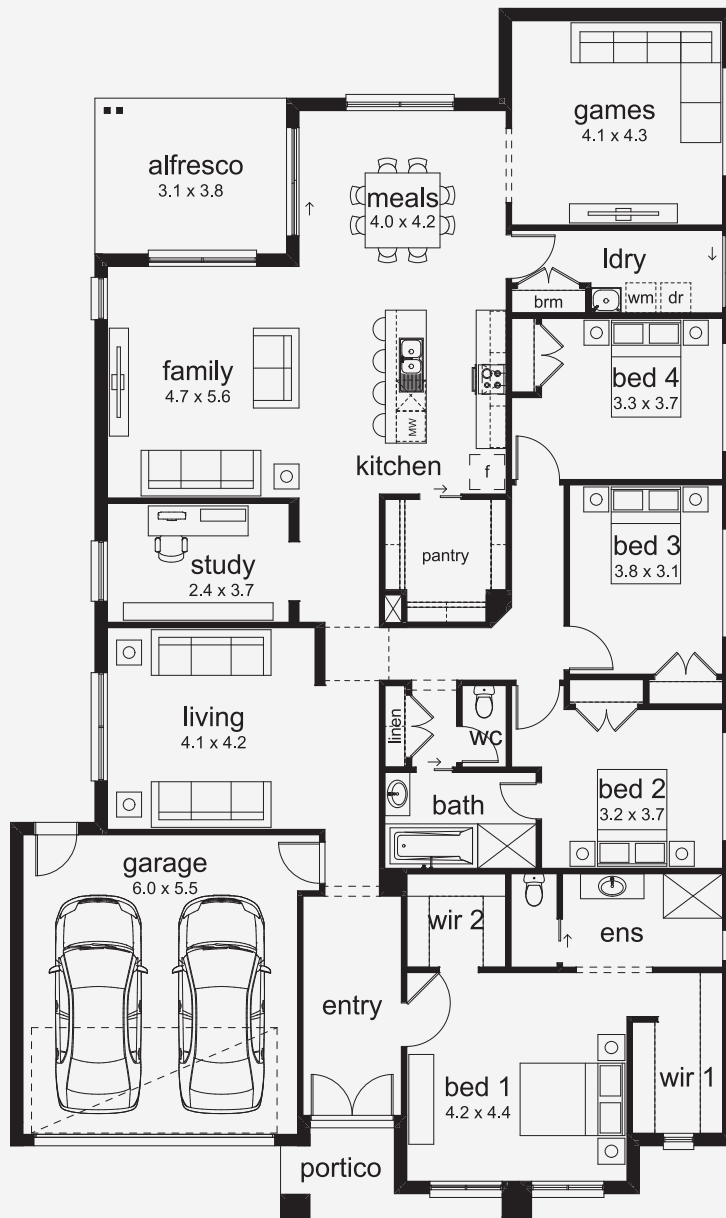

# Venetia 32

Smart Space, Seamless Style The Venetia proves flexible living can still be stylish. Choose from four floorplans to suit your block and lifestyle?from a three-bedroom design to larger options with a fourth bedroom and games room. No matter which version you choose, the Venetia delivers practical comfort with room for everyone.

## ASPIRATIONS

House Area

**298.69 m<sup>2</sup>**

Min Lot Size (WxL)

**16m x 32m**

16M+ LOT WIDTH

SINGLE STOREY

Please note: Some floorplan option combinations may not be possible together. Please speak to a New Home Specialist.  
Base price shown as of 25 April 2026 and is subject to change.