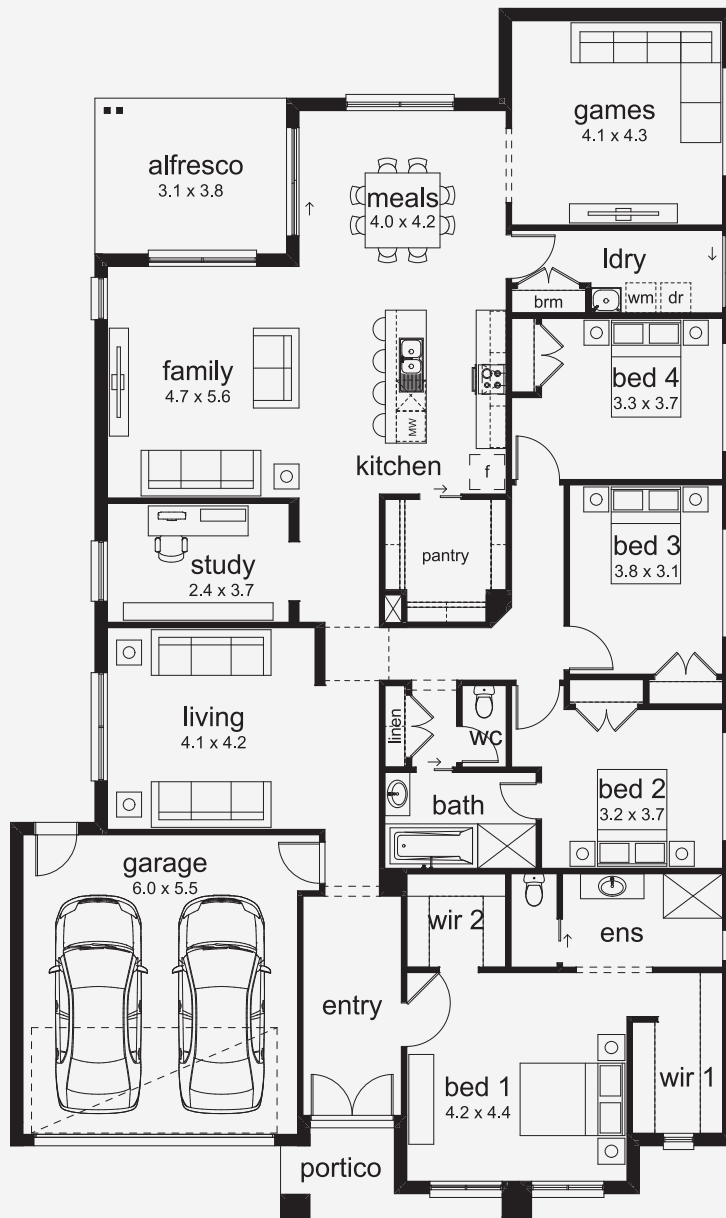

Venetia 32

Smart Space, Seamless Style The Venetia proves flexible living can still be stylish. Choose from four floorplans to suit your block and lifestyle?from a three-bedroom design to larger options with a fourth bedroom and games room. No matter which version you choose, the Venetia delivers practical comfort with room for everyone.

ASPIRATIONS

House Area

298.69 m²

Min Lot Size (WxL)

16m x 32m

16M+ LOT WIDTH

SINGLE STOREY

Please note: Some floorplan option combinations may not be possible together. Please speak to a New Home Specialist.
Base price shown as of 24 June 2026 and is subject to change.