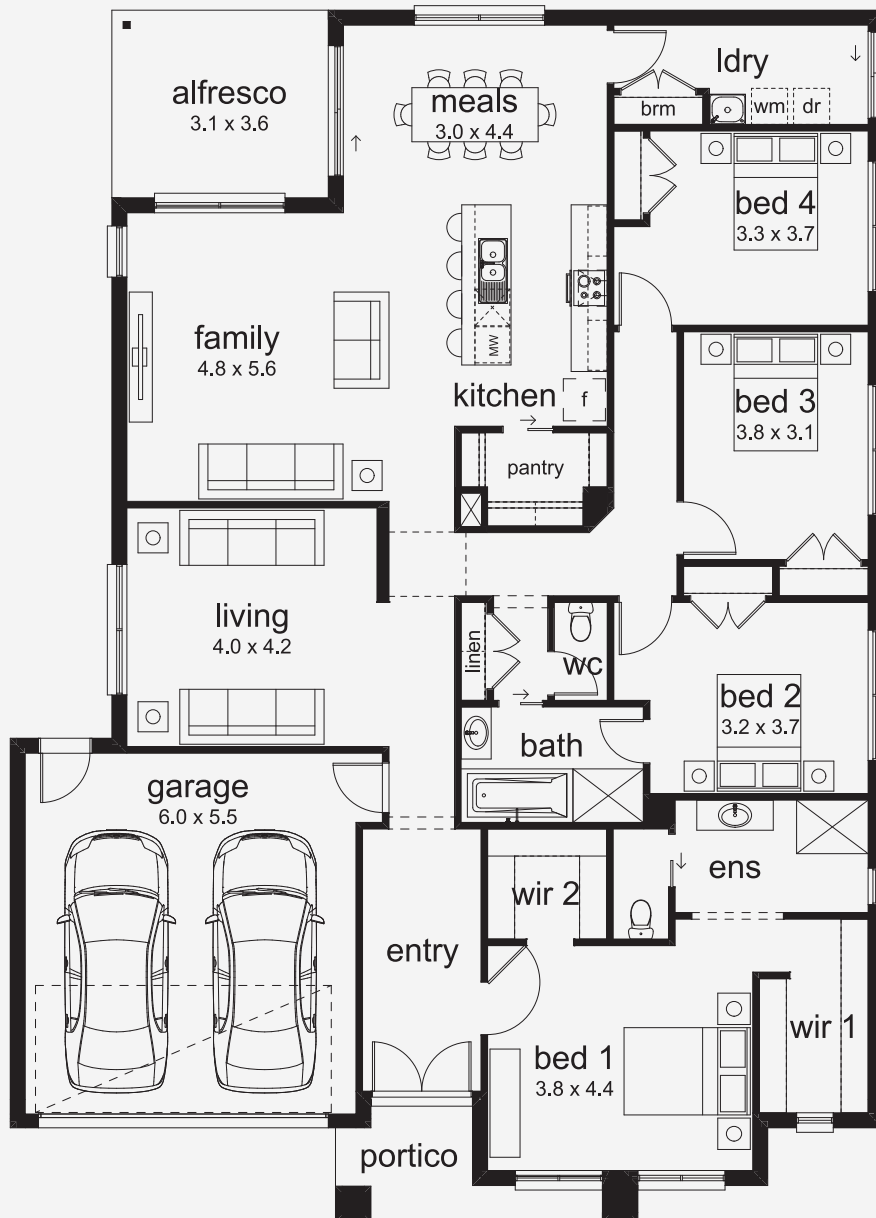

Venetia 28

Designed for Now and What's Next The Venetia grows with you? offering four layout options to match your stage of life and block size. Starting as a well-appointed three-bedroom home, larger versions add a fourth bedroom and a games room for extra flexibility. With smart design across all configurations, the Venetia is built to evolve with your needs.

ASPIRATIONS

House Area

259.38 m²

Min Lot Size (WxL)

16m x 28m

Please note: Some floorplan option combinations may not be possible together. Please speak to a New Home Specialist.
Base price shown as of 24 June 2026 and is subject to change.

16M+ LOT WIDTH

SINGLE STOREY