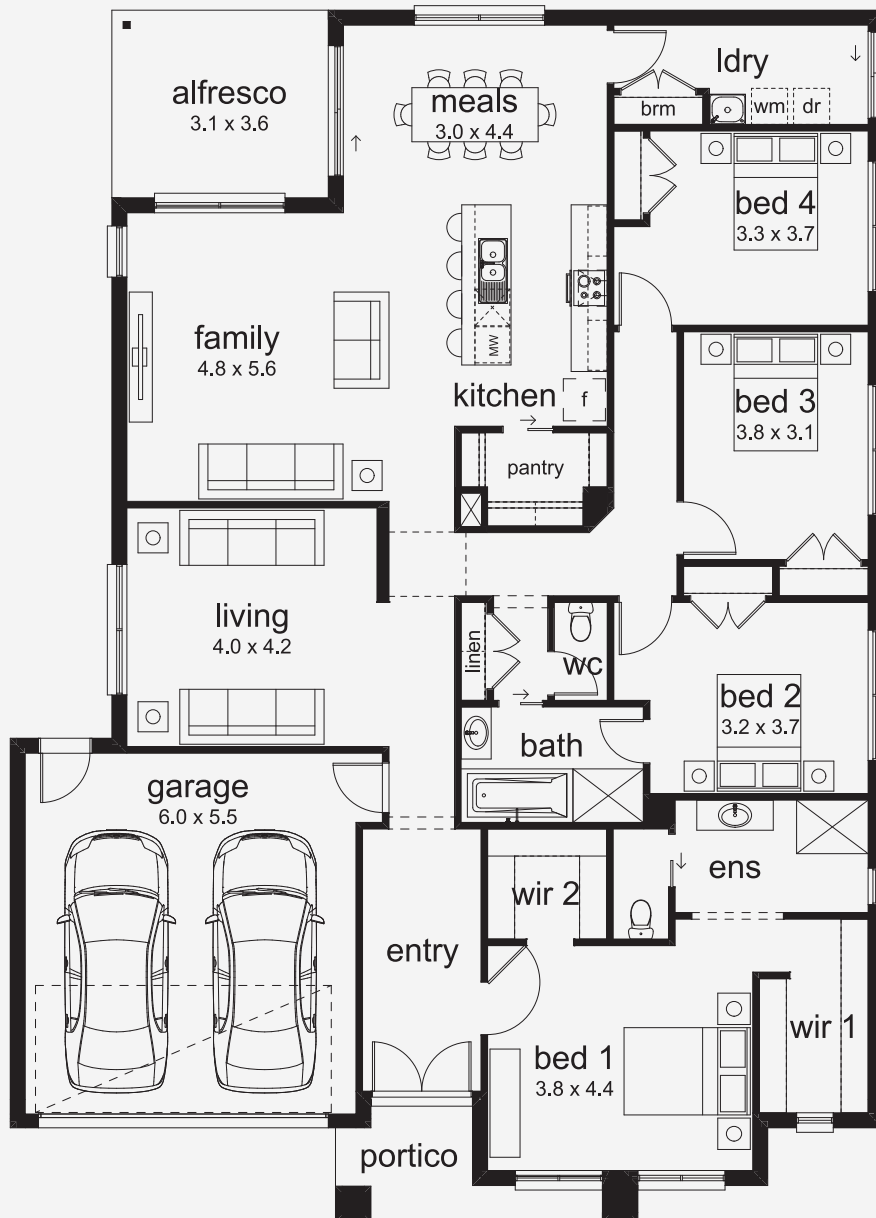

Venetia 28

Designed for Now and What's Next The Venetia grows with you? offering four layout options to match your stage of life and block size. Starting as a well-appointed three-bedroom home, larger versions add a fourth bedroom and a games room for extra flexibility. With smart design across all configurations, the Venetia is built to evolve with your needs.

ASPIRATIONS

House Area

259.38 m²

Min Lot Size (WxL)

16m x 28m

16M+ LOT WIDTH

SINGLE STOREY

Please note: Some floorplan option combinations may not be possible together. Please speak to a New Home Specialist.
Base price shown as of 25 April 2026 and is subject to change.