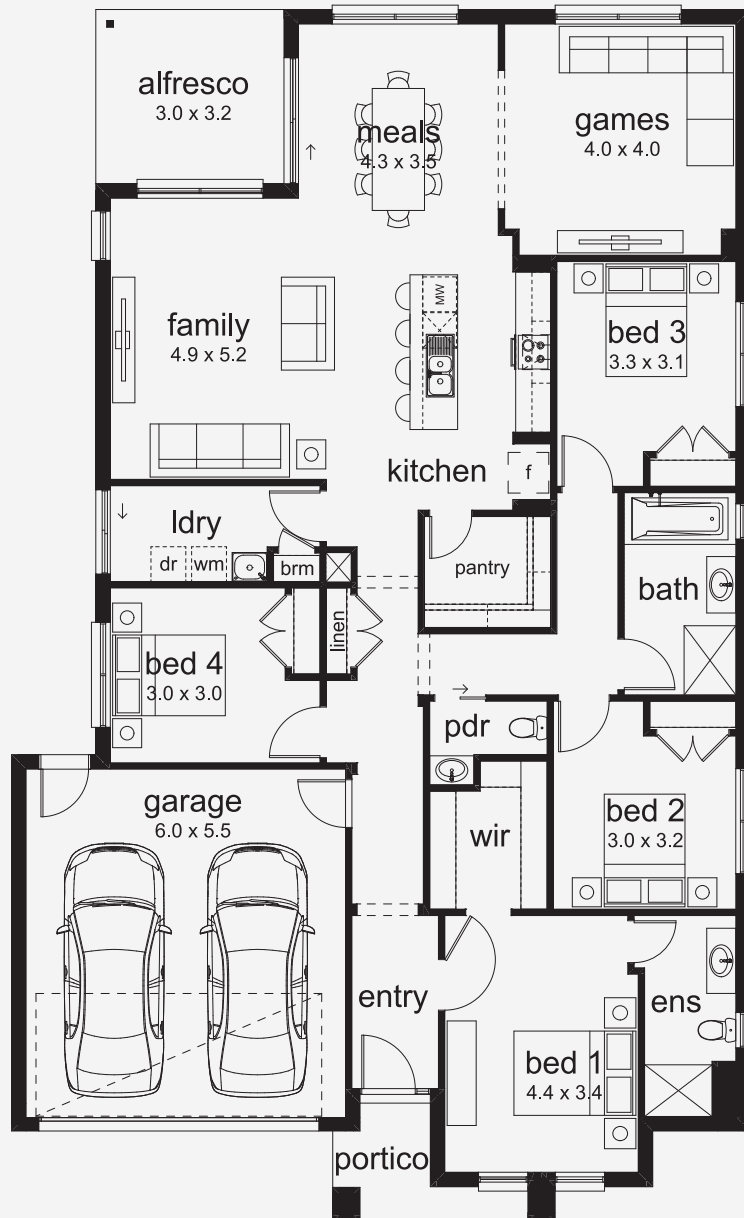

Venetia 25

A Perfect Fit, Every Time Whether you're just starting out or need room to grow, the Venetia offers a layout to suit. With four flexible designs to choose from, you can opt for three or four bedrooms, plus the option of a games room. Smart zoning and flowing spaces mean every version of the Venetia delivers easy living in style.

ASPIRATIONS

House Area

234.61 m²

Min Lot Size (WxL)

14m x 28m

14M+ LOT WIDTH

SINGLE STOREY

Please note: Some floorplan option combinations may not be possible together. Please speak to a New Home Specialist.
Base price shown as of 24 April 2026 and is subject to change.