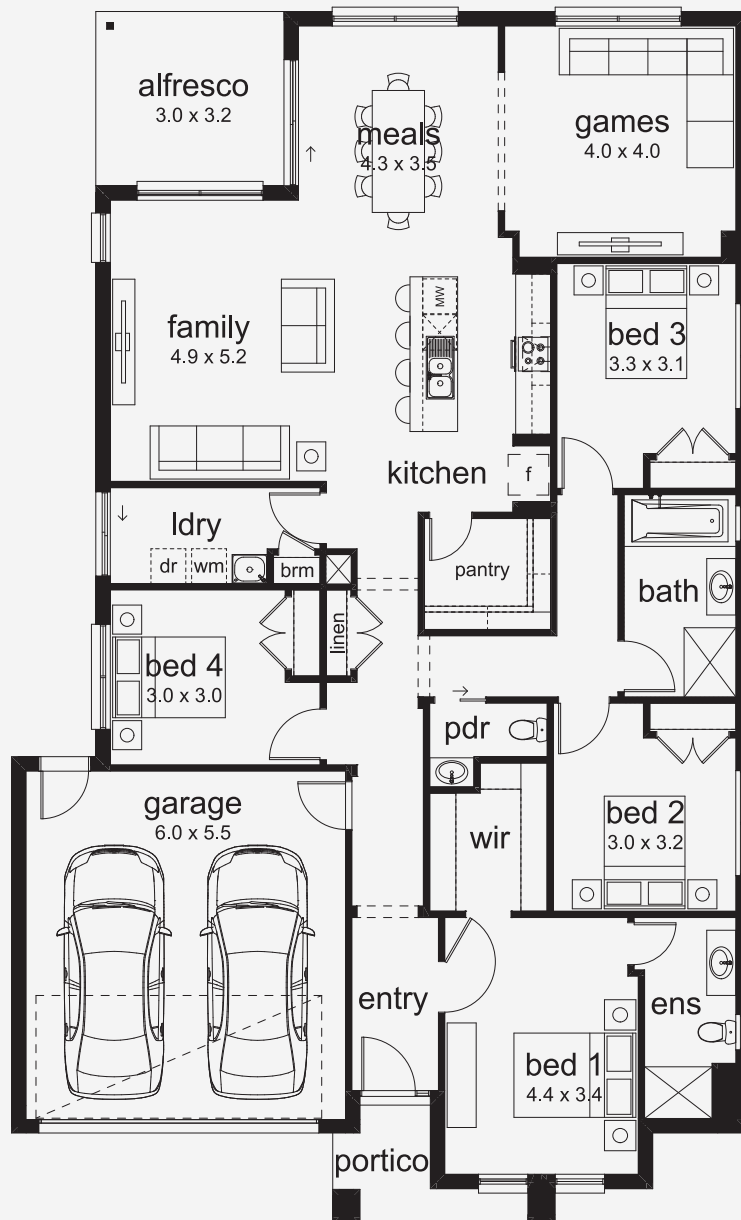

Venetia 25

A Perfect Fit, Every Time Whether you're just starting out or need room to grow, the Venetia offers a layout to suit. With four flexible designs to choose from, you can opt for three or four bedrooms, plus the option of a games room. Smart zoning and flowing spaces mean every version of the Venetia delivers easy living in style.

ASPIRATIONS

House Area

234.61 m²

Min Lot Size (WxL)

14m x 28m

14M+ LOT WIDTH

SINGLE STOREY

Please note: Some floorplan option combinations may not be possible together. Please speak to a New Home Specialist.
Base price shown as of 24 June 2026 and is subject to change.