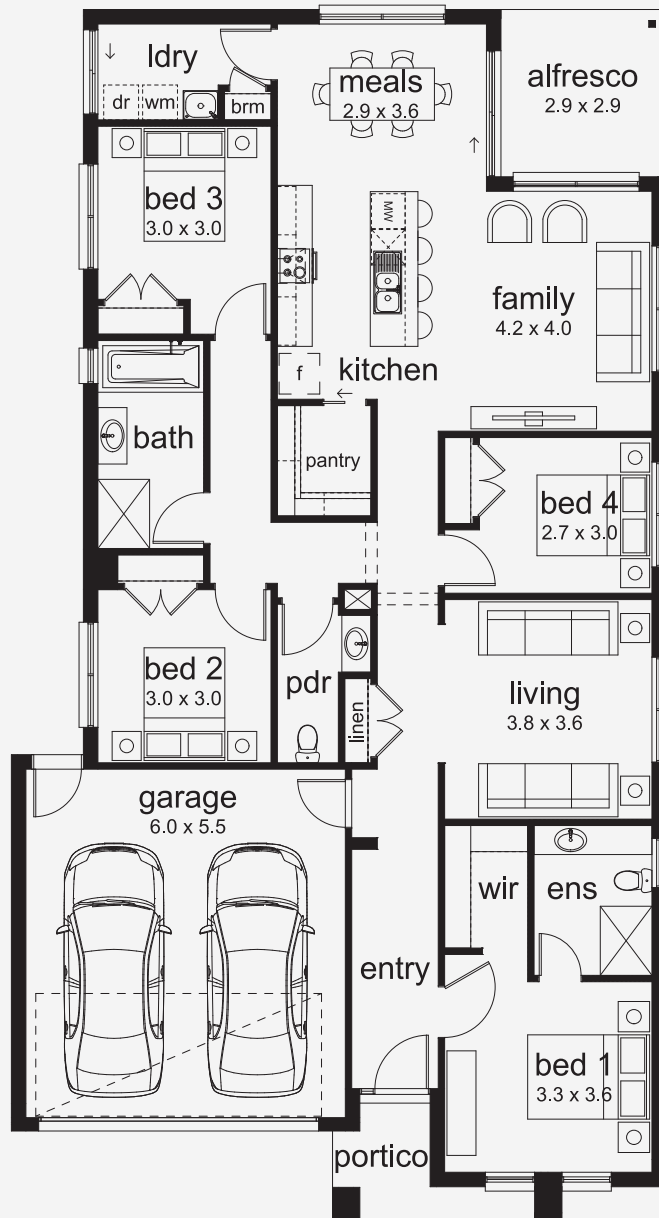

# Venetia 23

Stylish, Spacious, and Surprisingly Flexible The Venetia adapts to your block and your lifestyle with four layout options to choose from. Starting as a three-bedroom home, larger variations add a fourth bedroom and a dedicated games room?making it a great fit for growing families. With cleverly designed living spaces across every version, the Venetia is made for good times, no matter your lot size.

## ASPIRATIONS

House Area

**209.8 m<sup>2</sup>**

Min Lot Size (WxL)

**12.5m x 28m**

12.5M+ LOT WIDTH

SINGLE STOREY

Please note: Some floorplan option combinations may not be possible together. Please speak to a New Home Specialist.  
Base price shown as of 24 April 2026 and is subject to change.