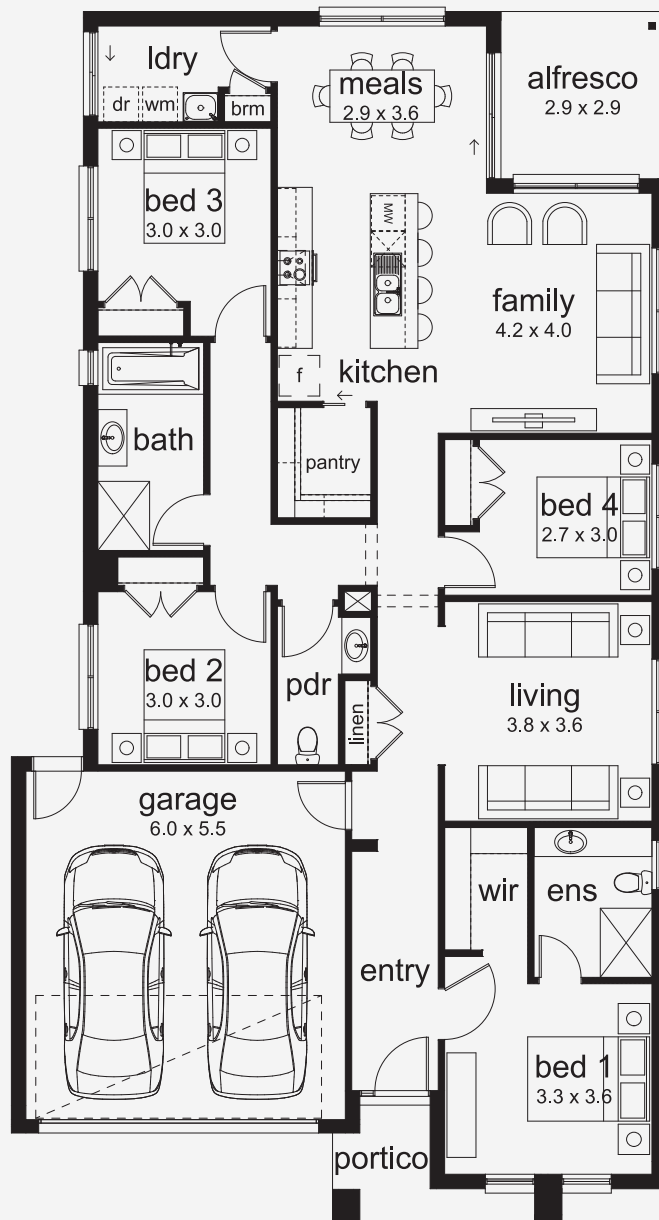

# Venetia 23

Stylish, Spacious, and Surprisingly Flexible The Venetia adapts to your block and your lifestyle with four layout options to choose from. Starting as a three-bedroom home, larger variations add a fourth bedroom and a dedicated games room?making it a great fit for growing families. With cleverly designed living spaces across every version, the Venetia is made for good times, no matter your lot size.

## ASPIRATIONS

House Area

**209.8 m<sup>2</sup>**

Min Lot Size (WxL)

**12.5m x 28m**

12.5M+ LOT WIDTH

SINGLE STOREY

Please note: Some floorplan option combinations may not be possible together. Please speak to a New Home Specialist.  
Base price shown as of 24 June 2026 and is subject to change.