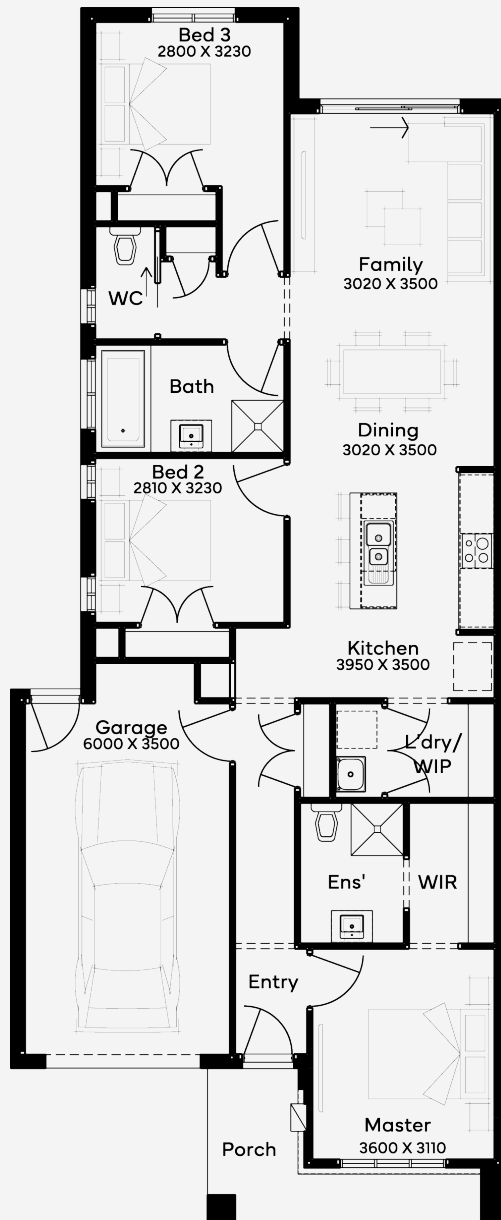

Robinson 17

3 2 1

EMERGE

House Area

147.94 m²

Min Lot Size (WxL)

8.5m x 28m

8.5M+ LOT WIDTH

SINGLE STOREY

Please note: Some floorplan option combinations may not be possible together. Please speak to a New Home Specialist.
Base price shown as of 23 June 2026 and is subject to change.