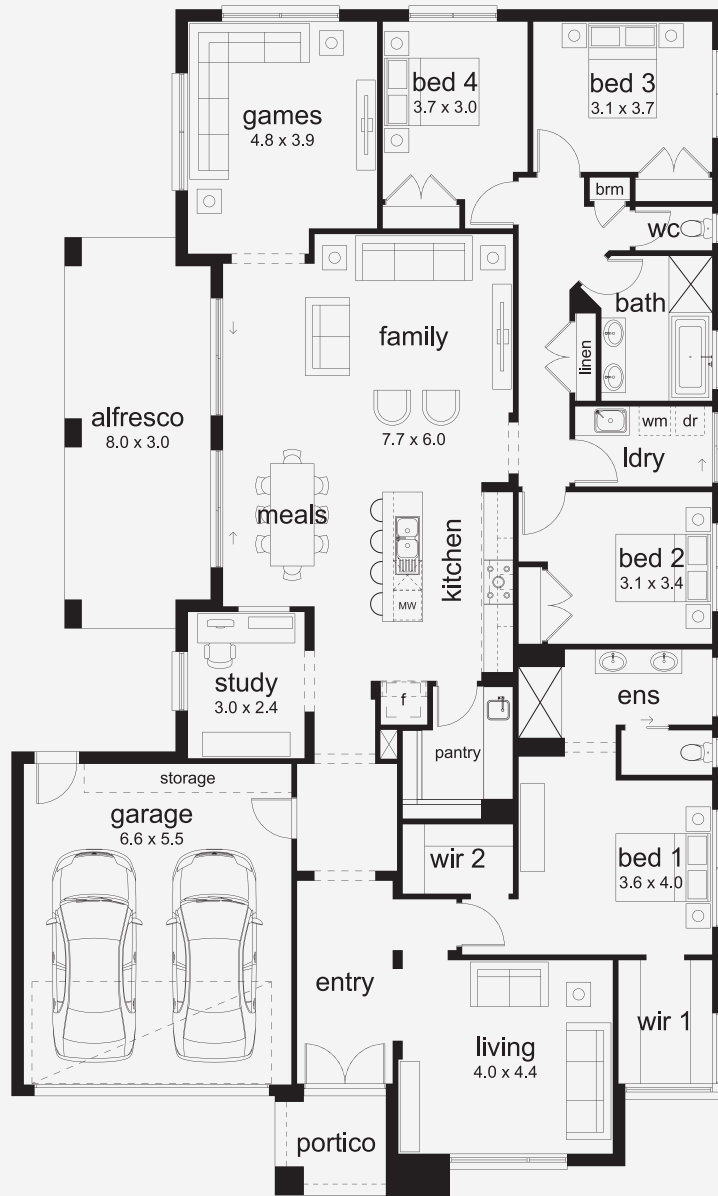

Macedon 33

INSPIRATIONS

House Area

306.23 m²

Min Lot Size (WxL)

16m x 32m

Entertain, Relax, Repeat The Macedon is made for families who love to entertain and unwind. With multiple living zones, including a spacious alfresco area, there's always room to host a gathering or enjoy a quiet night in. Four bedrooms come with plenty of storage, with the option to add a fifth if your family needs more space. A dedicated study adds extra flexibility - perfect for working from home or helping the kids with homework.

16M+ LOT WIDTH

SINGLE STOREY

Please note: Some floorplan option combinations may not be possible together. Please speak to a New Home Specialist.
Base price shown as of 24 June 2026 and is subject to change.