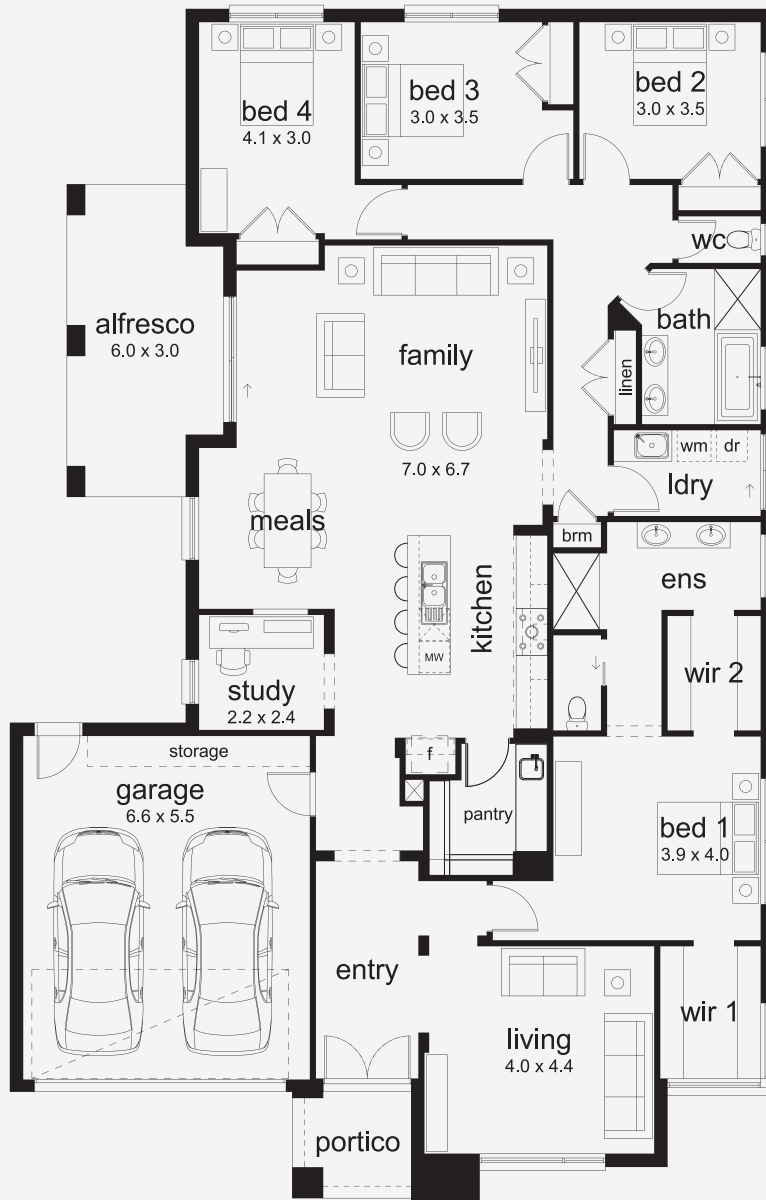

# Macedon 31

## INSPIRATIONS

House Area

**284 m<sup>2</sup>**

Min Lot Size (WxL)

**16m x 30m**

Made for Living, Built for Sharing The Macedon is designed for families who value connection, comfort, and space to unwind. With generous open-plan living, a separate lounge, and an alfresco that's ready for entertaining, there's a place for every moment. Four spacious bedrooms provide room to grow and a dedicated study ensures work or study can happen without disruption. It's a home that adapts to your lifestyle, every day.

16M+ LOT WIDTH

SINGLE STOREY

Please note: Some floorplan option combinations may not be possible together. Please speak to a New Home Specialist.  
Base price shown as of 24 June 2026 and is subject to change.