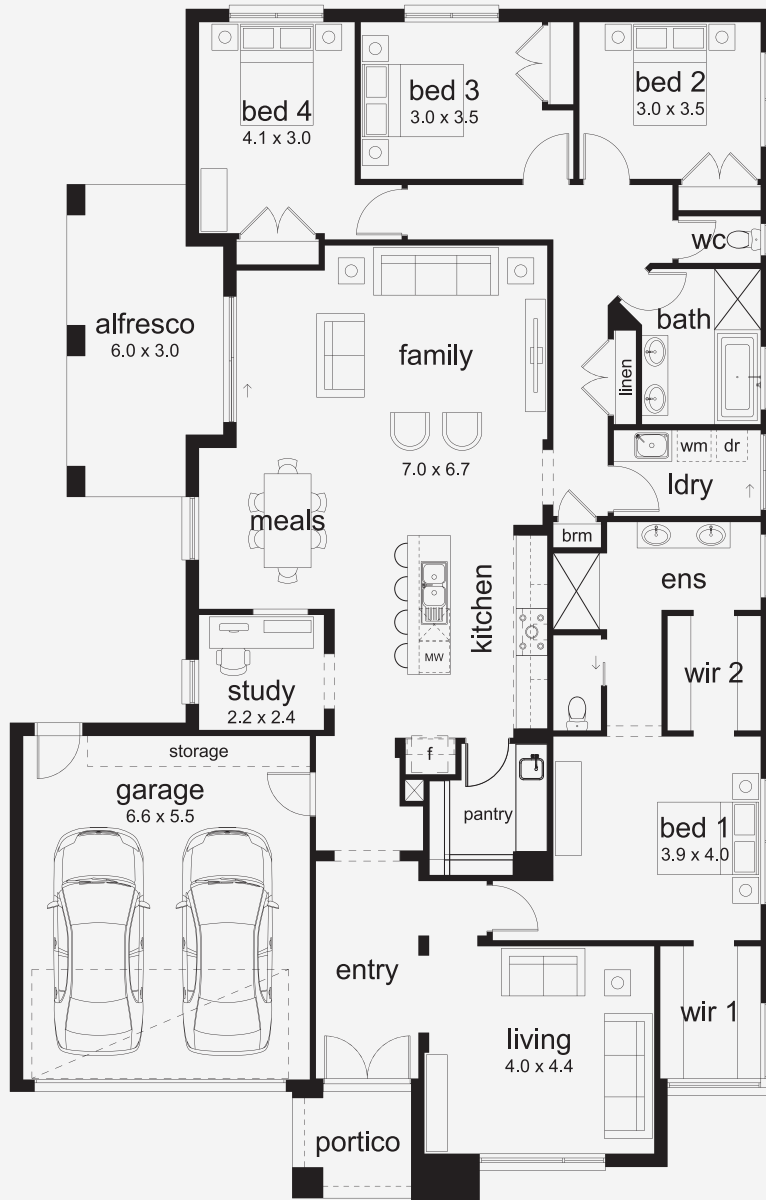

Macedon 31

INSPIRATIONS

House Area

284 m²

Min Lot Size (WxL)

16m x 30m

Made for Living, Built for Sharing The Macedon is designed for families who value connection, comfort, and space to unwind. With generous open-plan living, a separate lounge, and an alfresco that's ready for entertaining, there's a place for every moment. Four spacious bedrooms provide room to grow and a dedicated study ensures work or study can happen without disruption. It's a home that adapts to your lifestyle, every day.

16M+ LOT WIDTH

SINGLE STOREY

Please note: Some floorplan option combinations may not be possible together. Please speak to a New Home Specialist.
Base price shown as of 24 April 2026 and is subject to change.