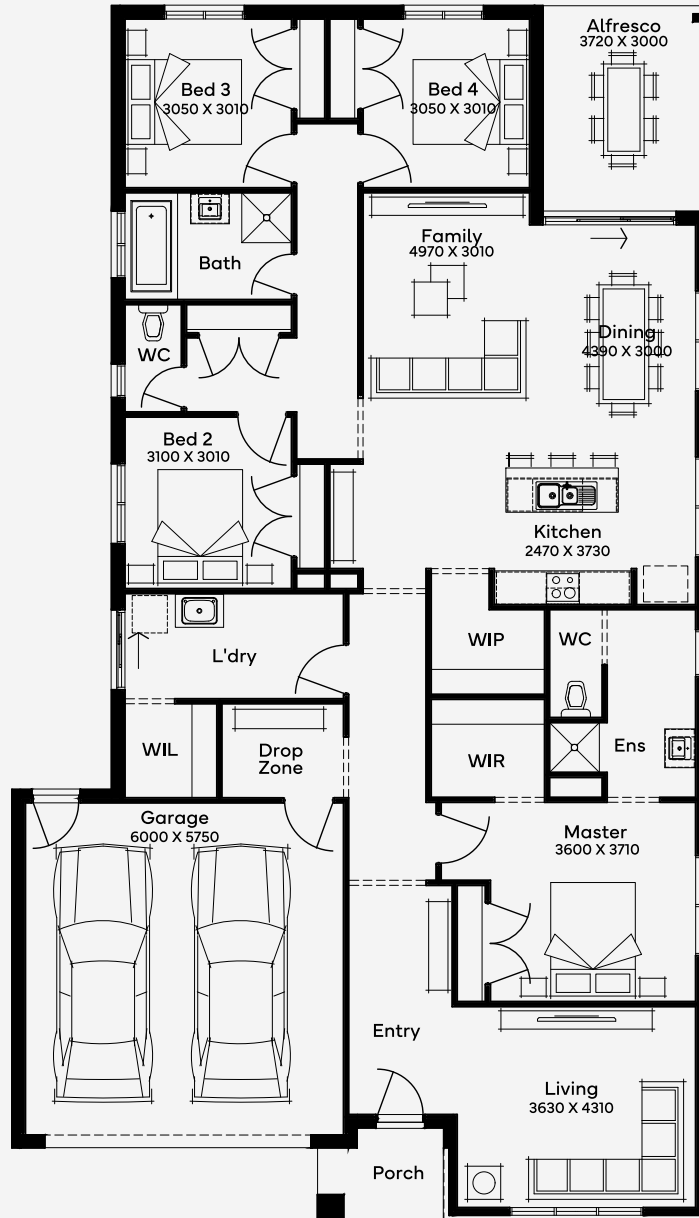

# Lexington 26

4 2 2

EMERGE

House Area

243.58 m<sup>2</sup>

Min Lot Size (WxL)

16m x 30m

16M+ LOT WIDTH

SINGLE STOREY

Please note: Some floorplan option combinations may not be possible together. Please speak to a New Home Specialist.  
Base price shown as of 24 June 2026 and is subject to change.