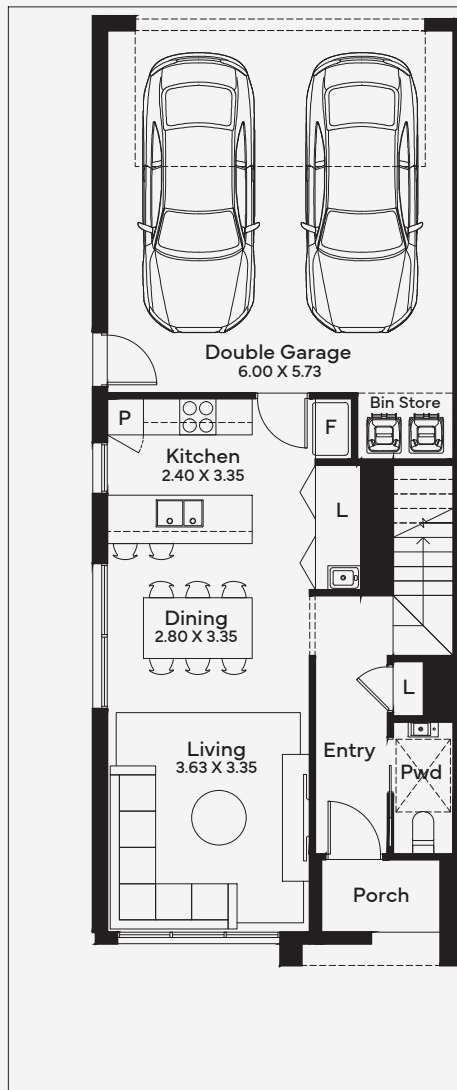

Kennedy 19c

TOWNHOMES

 4  2.5  2

House Area

180.65 m²

Min Lot Size (WxL)

6m x 20m

6M+ LOT WIDTH

DOUBLE STOREY

Please note: Some floorplan option combinations may not be possible together. Please speak to a New Home Specialist.
Base price shown as of 24 April 2026 and is subject to change.