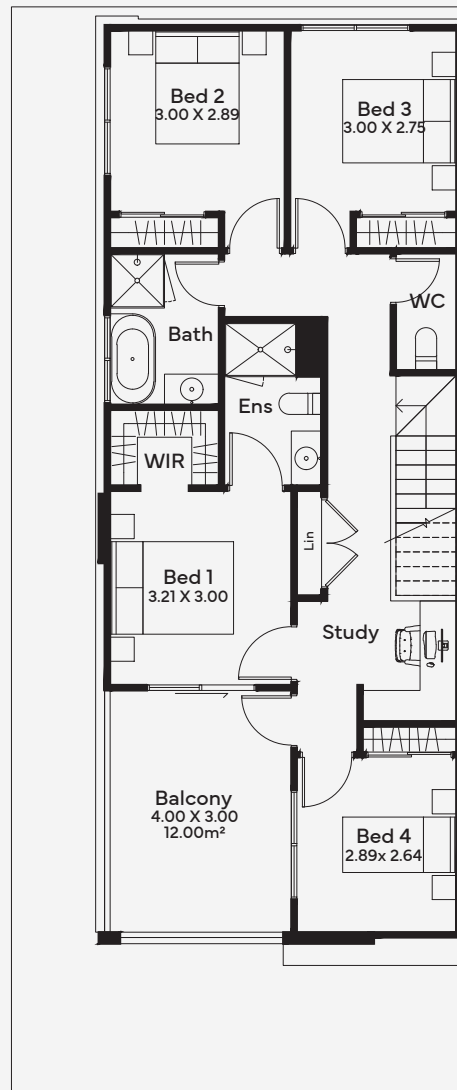

Kennedy 19c

TOWNHOMES

 4  2.5  2

House Area

180.65 m²

Min Lot Size (WxL)

6m x 20m

6M+ LOT WIDTH

DOUBLE STOREY

Please note: Some floorplan option combinations may not be possible together. Please speak to a New Home Specialist.
Base price shown as of 24 April 2026 and is subject to change.