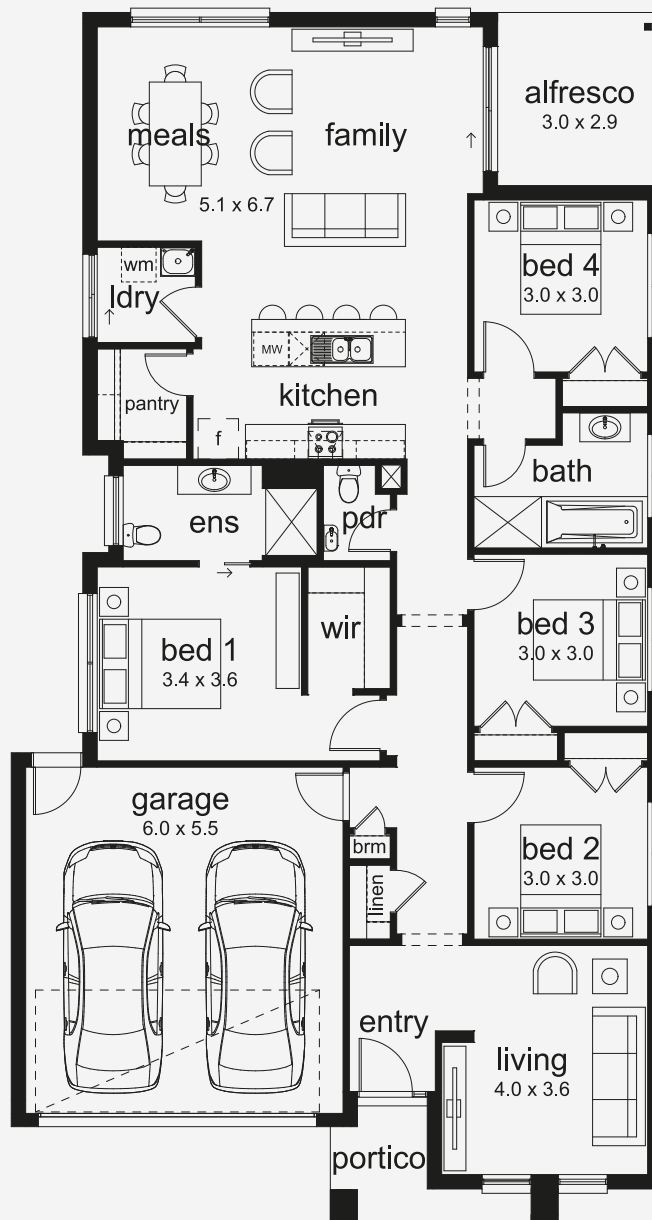

# Jade 23

Smart Design, Surprising Space The Jade is proof that great things come in compact packages. Designed for smaller blocks, it offers the choice of three or four bedrooms, generous open-plan living at the rear, and a separate lounge at the front for added flexibility. With its smart layout and contemporary style, the Jade delivers all the space you need without the large footprint.

## ASPIRATIONS

House Area

**209.73 m<sup>2</sup>**

Min Lot Size (WxL)

**12.5m x 28m**

12.5M+ LOT WIDTH

SINGLE STOREY

Please note: Some floorplan option combinations may not be possible together. Please speak to a New Home Specialist.  
Base price shown as of 24 April 2026 and is subject to change.