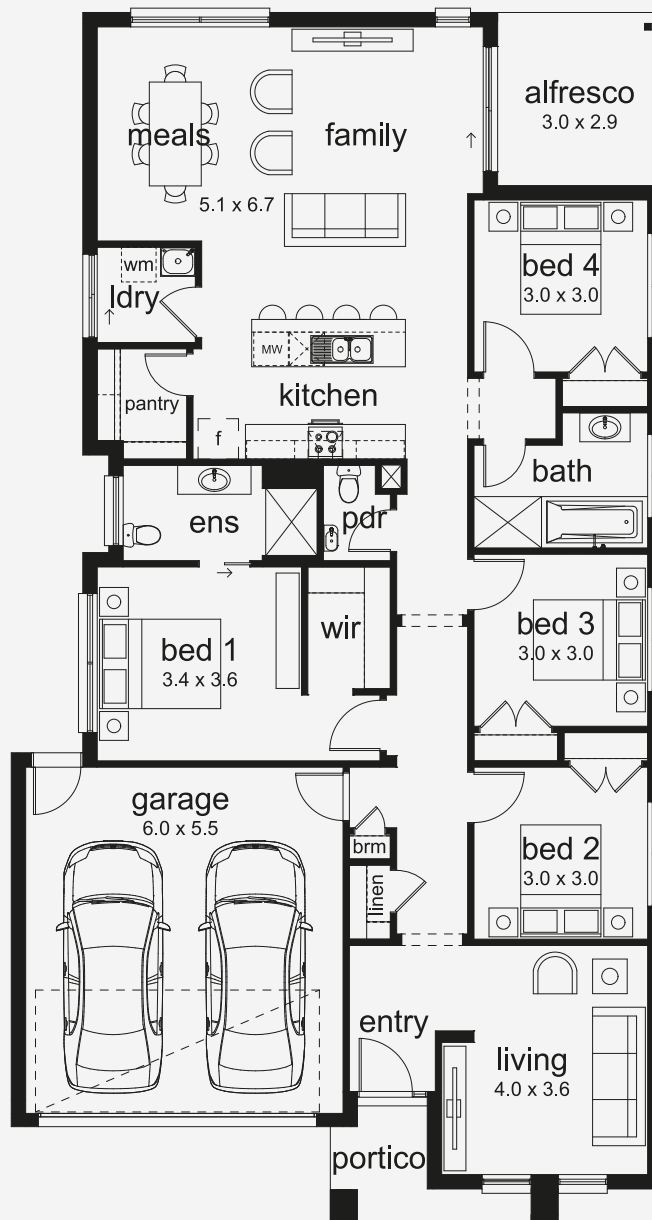

Jade 23

Smart Design, Surprising Space The Jade is proof that great things come in compact packages. Designed for smaller blocks, it offers the choice of three or four bedrooms, generous open-plan living at the rear, and a separate lounge at the front for added flexibility. With its smart layout and contemporary style, the Jade delivers all the space you need? without the large footprint.

ASPIRATIONS

House Area

209.73 m²

Min Lot Size (WxL)

12.5m x 28m

12.5M+ LOT WIDTH

SINGLE STOREY

Please note: Some floorplan option combinations may not be possible together. Please speak to a New Home Specialist.
Base price shown as of 23 June 2026 and is subject to change.