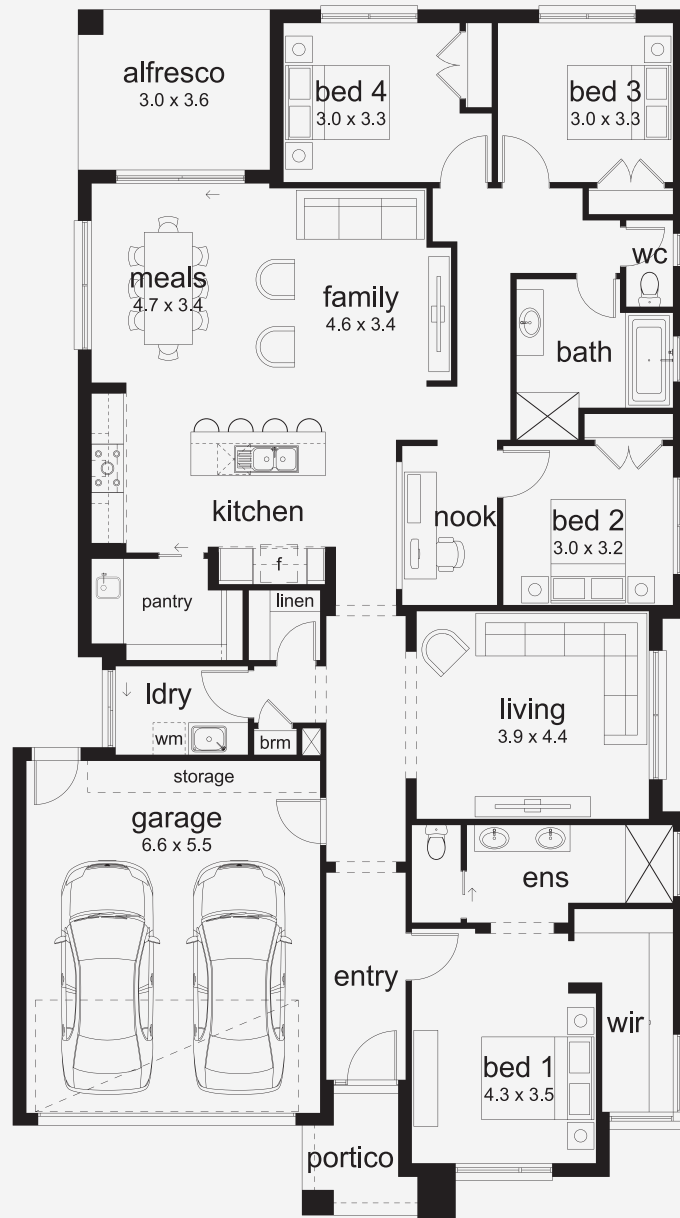

Hastings 27

INSPIRATIONS

House Area

251.42 m²

Min Lot Size (WxL)

14m x 30m

A Home That Adapts With You The Hastings is built for the rhythm of real life - spacious, flexible, and ready for anything. From movie marathons in the home theatre to quiet study sessions or weekend games, every space is thoughtfully designed to suit your lifestyle. Clever zoning and generous proportions ensure comfort and connection, making it easy to live, work, and play your way.

14M+ LOT WIDTH

SINGLE STOREY

Please note: Some floorplan option combinations may not be possible together. Please speak to a New Home Specialist.
Base price shown as of 24 April 2026 and is subject to change.