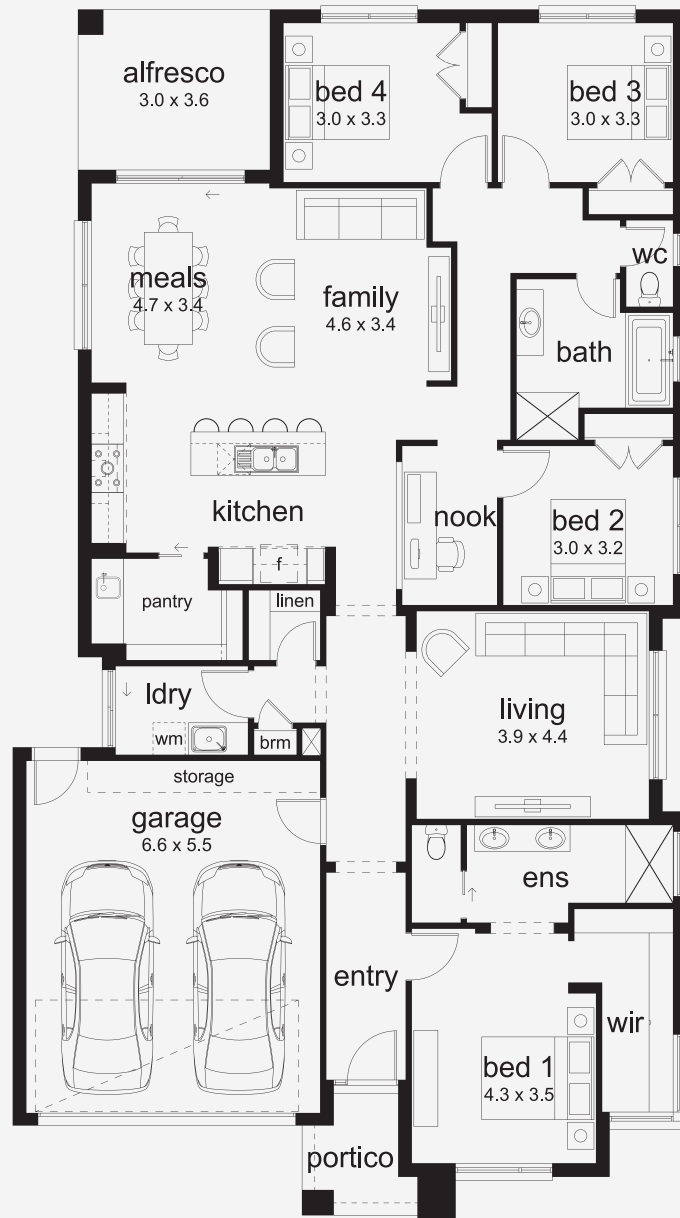

Hastings 27

INSPIRATIONS

House Area

251.42 m²

Min Lot Size (WxL)

14m x 30m

A Home That Adapts With You The Hastings is built for the rhythm of real life - spacious, flexible, and ready for anything. From movie marathons in the home theatre to quiet study sessions or weekend games, every space is thoughtfully designed to suit your lifestyle. Clever zoning and generous proportions ensure comfort and connection, making it easy to live, work, and play your way.

14M+ LOT WIDTH

SINGLE STOREY

Please note: Some floorplan option combinations may not be possible together. Please speak to a New Home Specialist.
Base price shown as of 24 June 2026 and is subject to change.