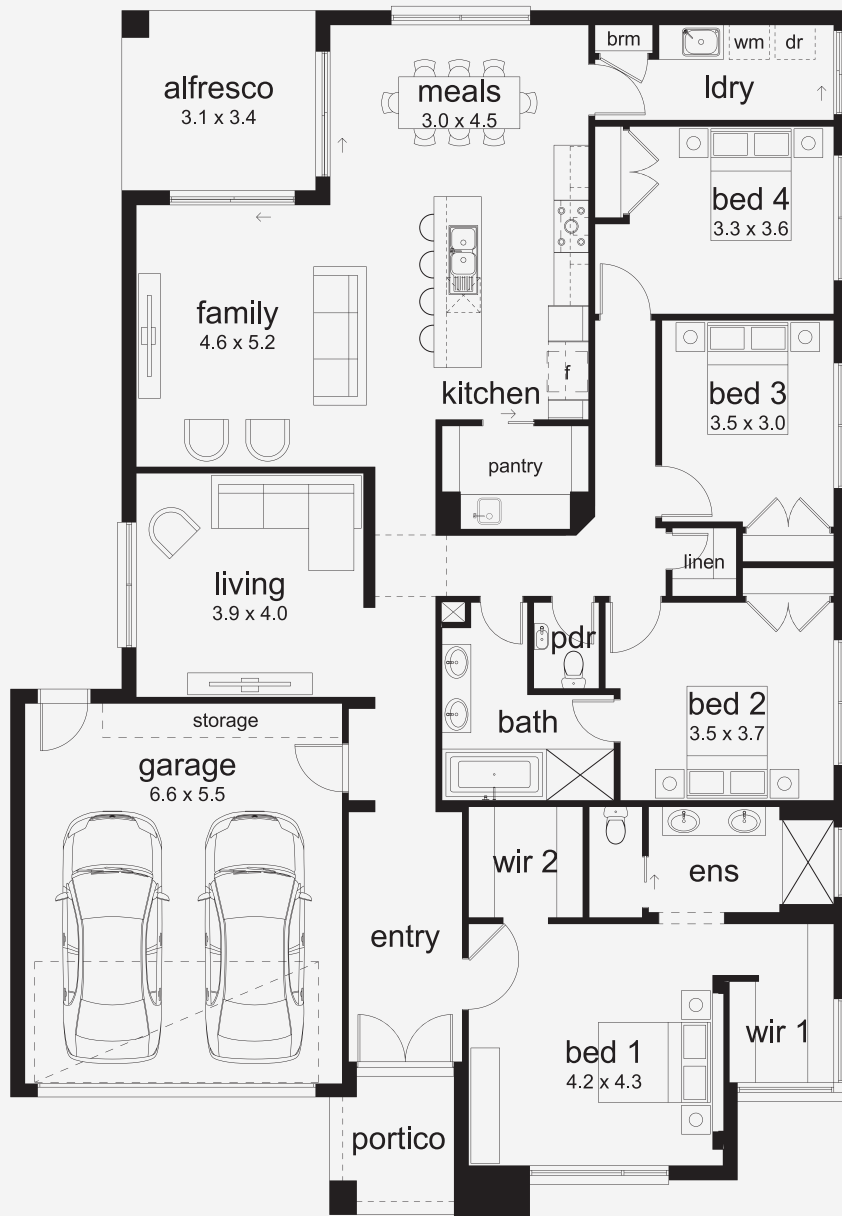

Hartley 28

INSPIRATIONS

House Area

263.13 m²

Min Lot Size (WxL)

16m x 28m

Discover Designer Living The Hartley brings everyday luxury within reach. From alfresco dining and a spacious butler's pantry to a master suite featuring his and hers walk-in wardrobes and a private ensuite, this home is designed for those who appreciate the finer things. With high-end inclusions and thoughtful touches throughout, the Hartley proves you don't need a premium price tag to enjoy a premium lifestyle.

16M+ LOT WIDTH

SINGLE STOREY

Please note: Some floorplan option combinations may not be possible together. Please speak to a New Home Specialist.
Base price shown as of 24 April 2026 and is subject to change.