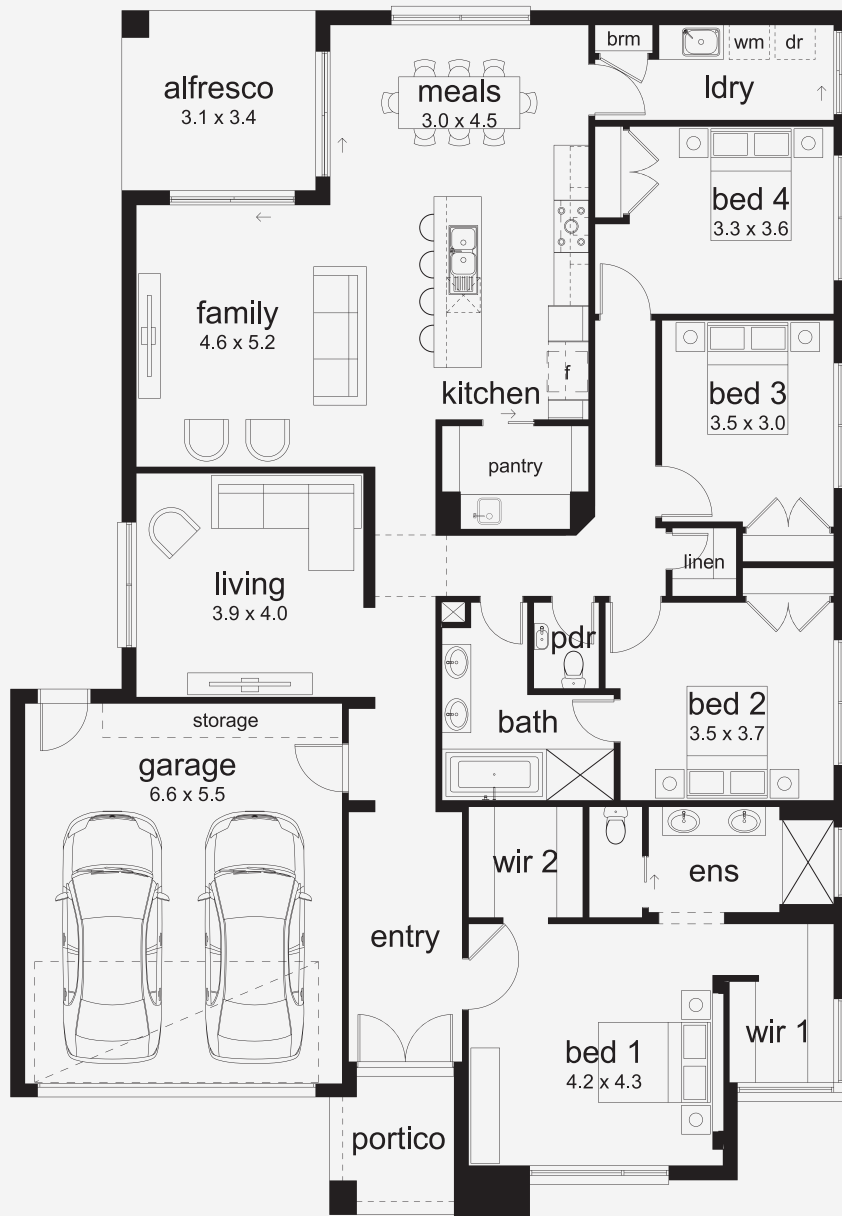

# Hartley 28

## INSPIRATIONS

House Area

**263.13 m<sup>2</sup>**

Min Lot Size (WxL)

**16m x 28m**

Discover Designer Living The Hartley brings everyday luxury within reach. From alfresco dining and a spacious butler's pantry to a master suite featuring his and hers walk-in wardrobes and a private ensuite, this home is designed for those who appreciate the finer things. With high-end inclusions and thoughtful touches throughout, the Hartley proves you don't need a premium price tag to enjoy a premium lifestyle.

16M+ LOT WIDTH

SINGLE STOREY

Please note: Some floorplan option combinations may not be possible together. Please speak to a New Home Specialist.  
Base price shown as of 24 June 2026 and is subject to change.