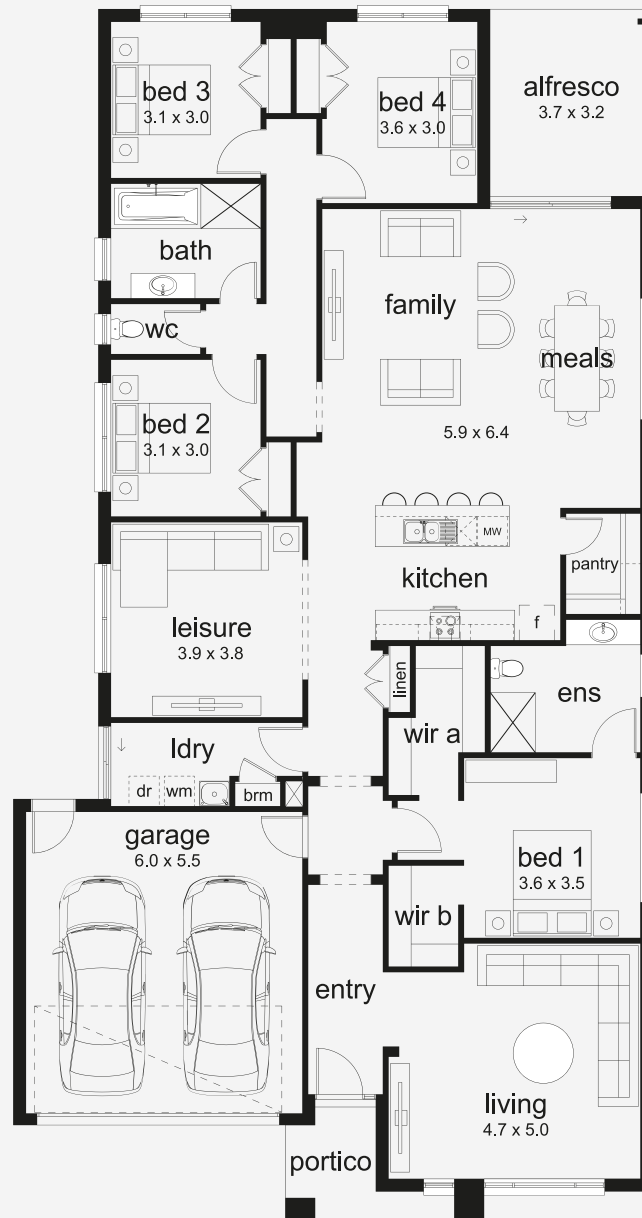

Ekati 29

ASPIRATIONS

House Area

267.72 m²

Min Lot Size (WxL)

14m x 32m

Flexible Living with Lasting Appeal The Ekati is all about intelligent design and timeless charm. With four spacious bedrooms and an adaptable layout that puts comfort first, it suits both growing families and empty nesters alike. Whether you want a front lounge for entertaining or a peaceful master suite up front, the Ekati offers flexibility without compromise.

14M+ LOT WIDTH

SINGLE STOREY

Please note: Some floorplan option combinations may not be possible together. Please speak to a New Home Specialist.
Base price shown as of 24 June 2026 and is subject to change.