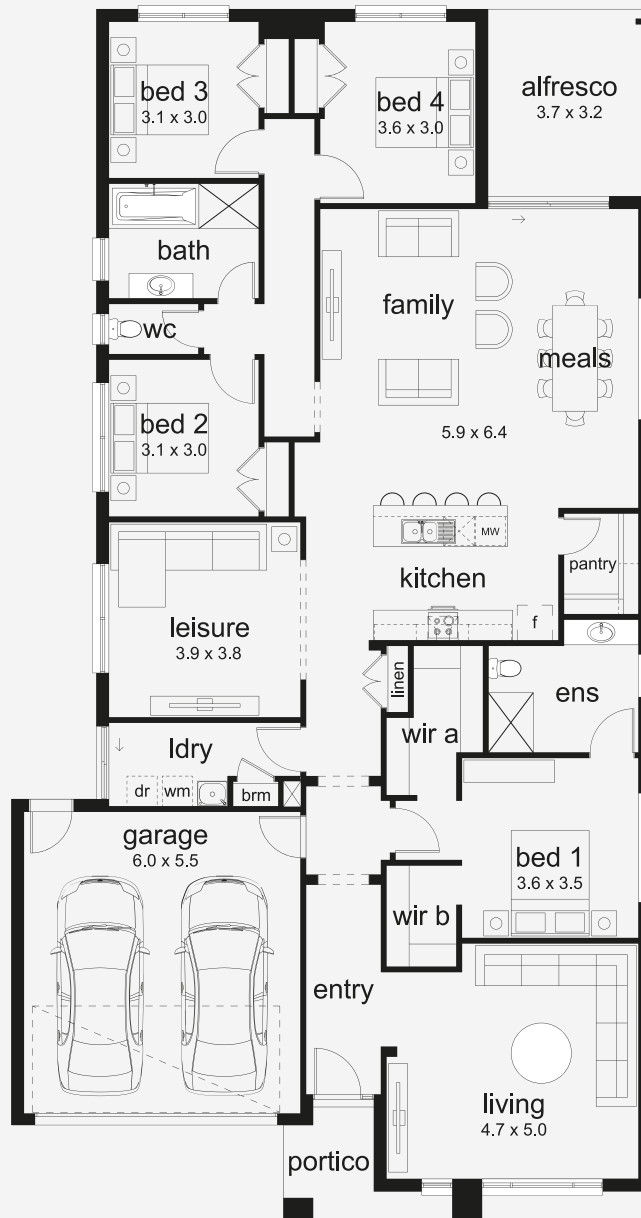

Ekati 29

ASPIRATIONS

House Area

267.72 m²

Min Lot Size (WxL)

14m x 32m

Flexible Living with Lasting Appeal The Ekati is all about intelligent design and timeless charm. With four spacious bedrooms and an adaptable layout that puts comfort first, it suits both growing families and empty nesters alike. Whether you want a front lounge for entertaining or a peaceful master suite up front, the Ekati offers flexibility without compromise.

14M+ LOT WIDTH

SINGLE STOREY

Please note: Some floorplan option combinations may not be possible together. Please speak to a New Home Specialist.
Base price shown as of 24 April 2026 and is subject to change.