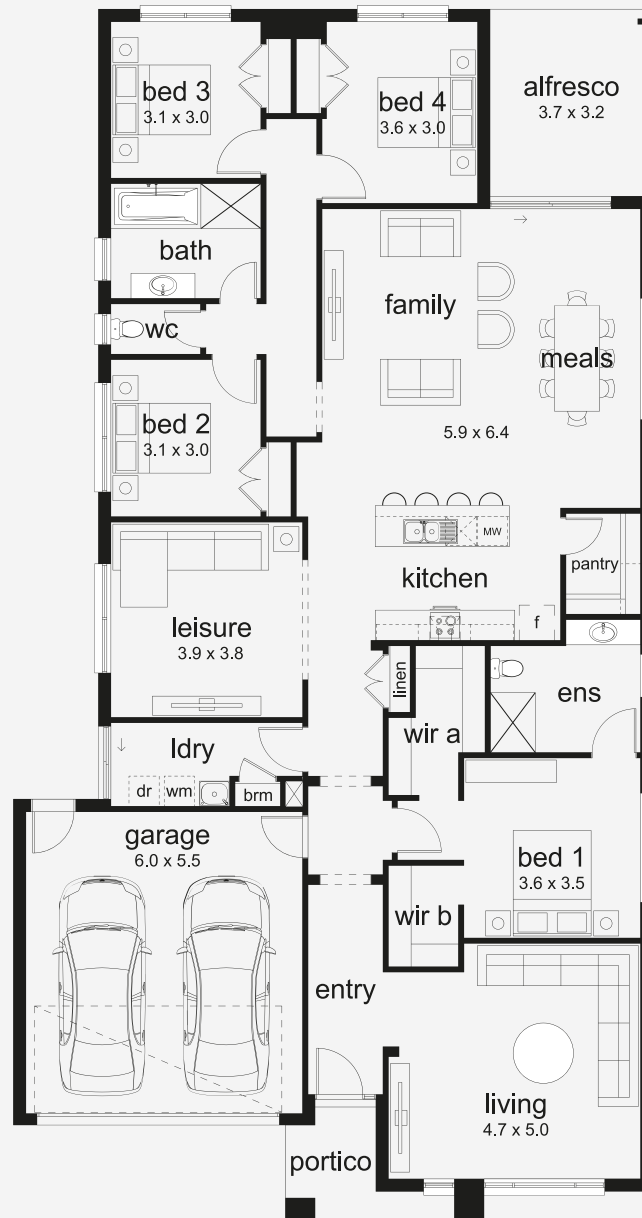

Ekati 29

ASPIRATIONS

House Area

267.72 m²

Min Lot Size (WxL)

14m x 32m

Flexible Living with Lasting Appeal The Ekati is all about intelligent design and timeless charm. With four spacious bedrooms and an adaptable layout that puts comfort first, it suits both growing families and empty nesters alike. Whether you want a front lounge for entertaining or a peaceful master suite up front, the Ekati offers flexibility without compromise.

14M+ LOT WIDTH

SINGLE STOREY

Please note: Some floorplan option combinations may not be possible together. Please speak to a New Home Specialist.
Base price shown as of 23 June 2026 and is subject to change.