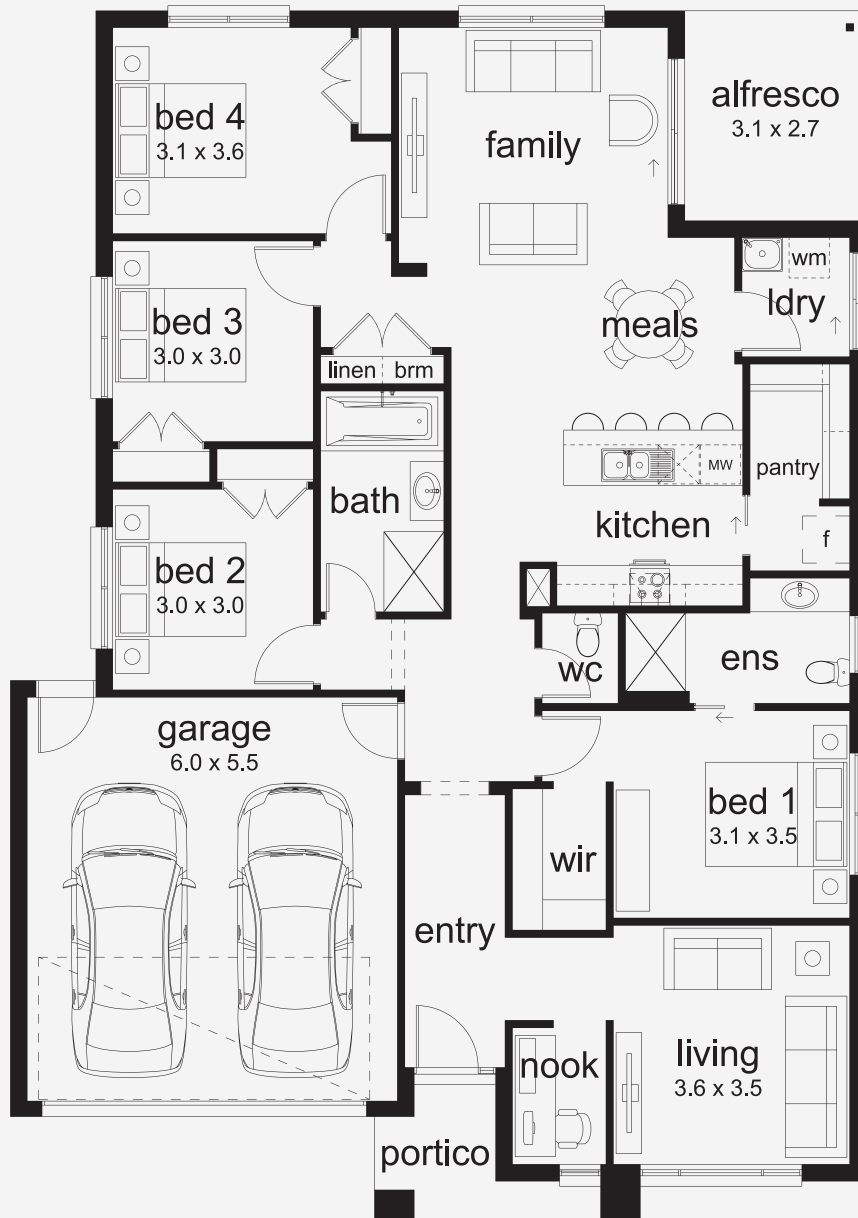

Ekati 22

ASPIRATIONS

House Area

205.73 m²

Min Lot Size (WxL)

14m x 25m

Smart Design, Effortless Living The Ekati blends intelligent layout with everyday practicality, offering a home that's as stylish as it is functional. With four generous bedrooms and flexible floorplan options - including a front living room or private master suite - the Ekati adapts to your lifestyle. Every detail is carefully considered to create a home that works beautifully for busy families, with timeless finishes and thoughtful design touches throughout.

14M+ LOT WIDTH

SINGLE STOREY

Please note: Some floorplan option combinations may not be possible together. Please speak to a New Home Specialist.
Base price shown as of 23 June 2026 and is subject to change.