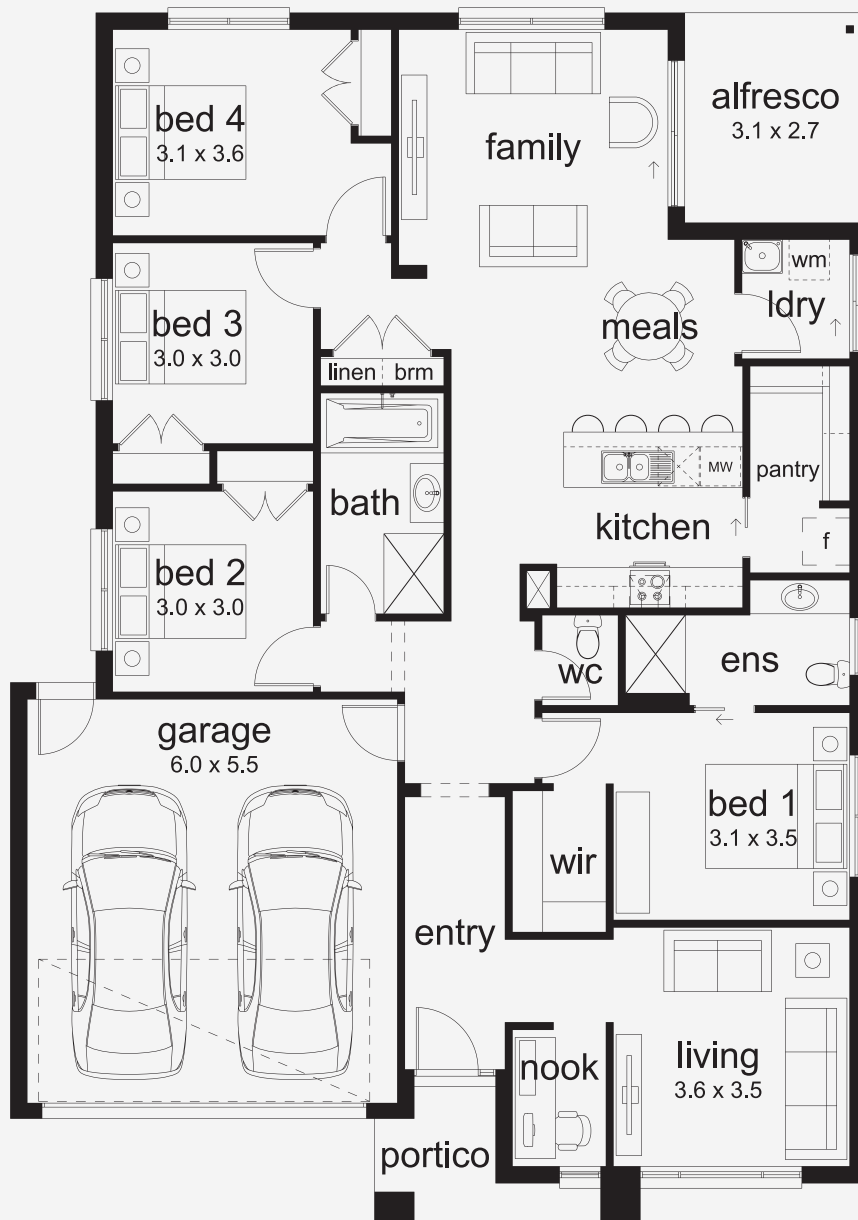

Ekati 22

ASPIRATIONS

House Area

205.73 m²

Min Lot Size (WxL)

14m x 25m

Smart Design, Effortless Living The Ekati blends intelligent layout with everyday practicality, offering a home that's as stylish as it is functional. With four generous bedrooms and flexible floorplan options - including a front living room or private master suite - the Ekati adapts to your lifestyle. Every detail is carefully considered to create a home that works beautifully for busy families, with timeless finishes and thoughtful design touches throughout.

14M+ LOT WIDTH

SINGLE STOREY

Please note: Some floorplan option combinations may not be possible together. Please speak to a New Home Specialist.
Base price shown as of 24 April 2026 and is subject to change.