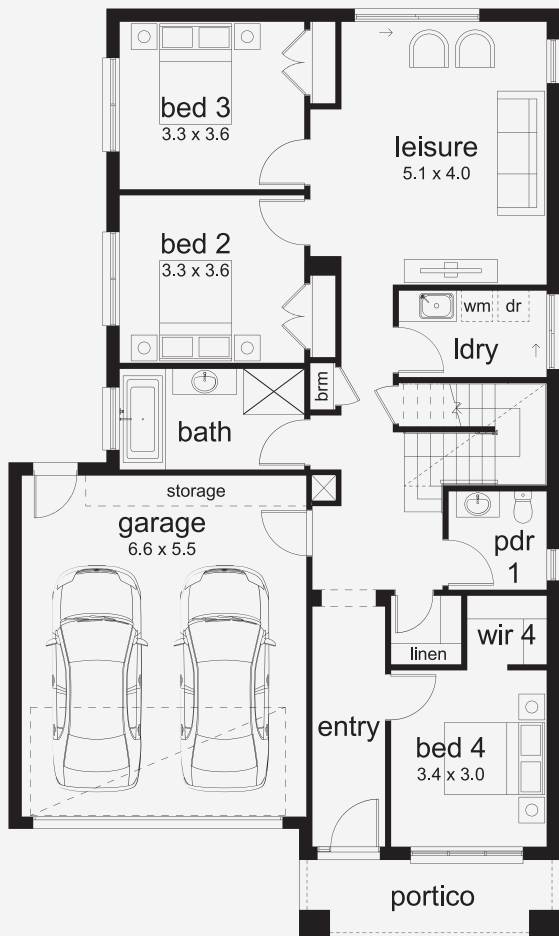

Bellarine 33

INSPIRATIONS

House Area

266.94 m²

Min Lot Size (WxL)

12.5m x 25m

12.5M+ LOT WIDTH

DOUBLE STOREY

Please note: Some floorplan option combinations may not be possible together. Please speak to a New Home Specialist.
Base price shown as of 24 April 2026 and is subject to change.