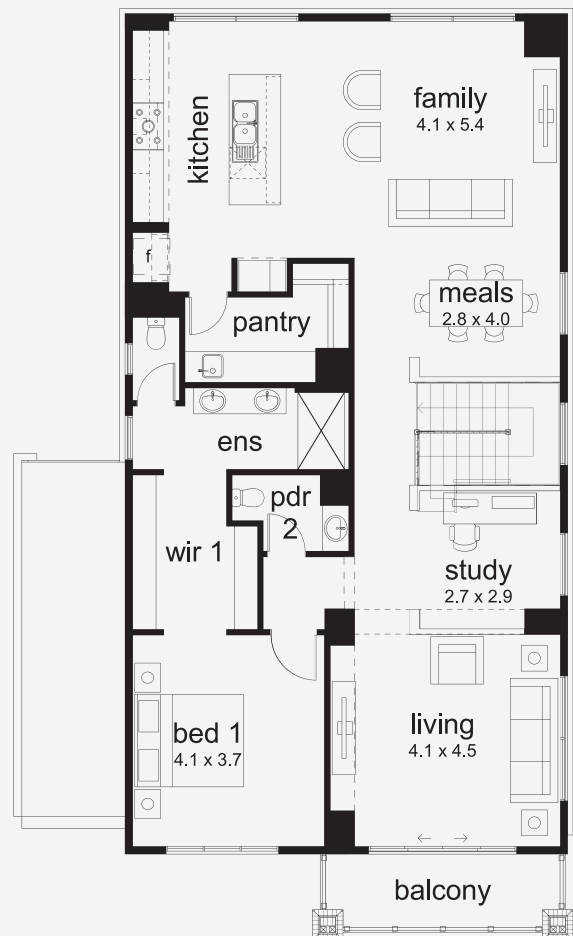

Bellarine 33

INSPIRATIONS

House Area

266.94 m²

Min Lot Size (WxL)

12.5m x 25m

12.5M+ LOT WIDTH

DOUBLE STOREY

Please note: Some floorplan option combinations may not be possible together. Please speak to a New Home Specialist.
Base price shown as of 24 June 2026 and is subject to change.