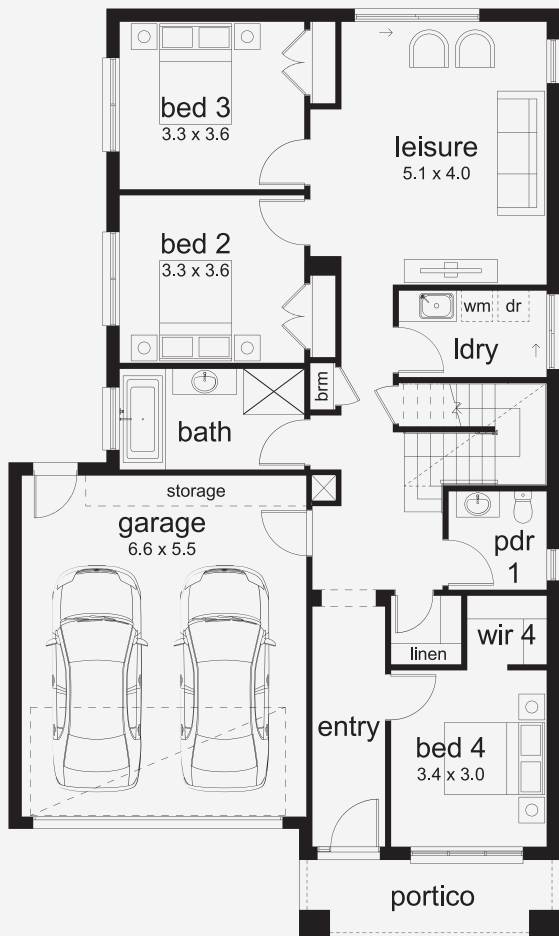

Bellarine 33

INSPIRATIONS

House Area

266.94 m²

Min Lot Size (WxL)

12.5m x 25m

12.5M+ LOT WIDTH

DOUBLE STOREY

Please note: Some floorplan option combinations may not be possible together. Please speak to a New Home Specialist.
Base price shown as of 24 June 2026 and is subject to change.