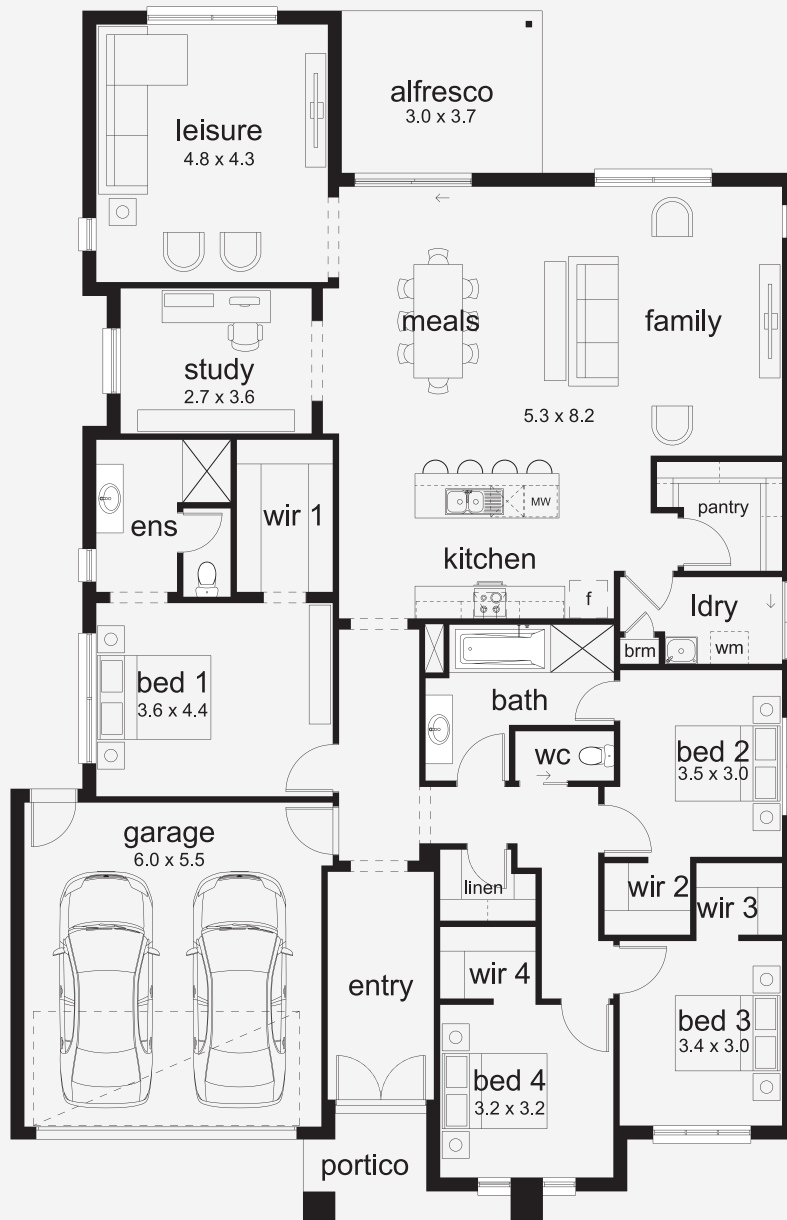

Avarnti 30

A Home for All Occasions Designed with growing families in mind, the Avarnti offers the perfect balance of space, comfort and versatility. From the open-plan living zone and alfresco area to the additional lounge or games room, there's a place for every moment. With four generous bedrooms, each featuring a walk-in robe, everyone has their own retreat to relax and recharge. Whether it's busy weekdays or weekend entertaining, the Avarnti is a home that rises to every occasion.

ASPIRATIONS

House Area

277.15 m²

Min Lot Size (WxL)

16m x 30m

16M+ LOT WIDTH

SINGLE STOREY

Please note: Some floorplan option combinations may not be possible together. Please speak to a New Home Specialist.
Base price shown as of 23 June 2026 and is subject to change.