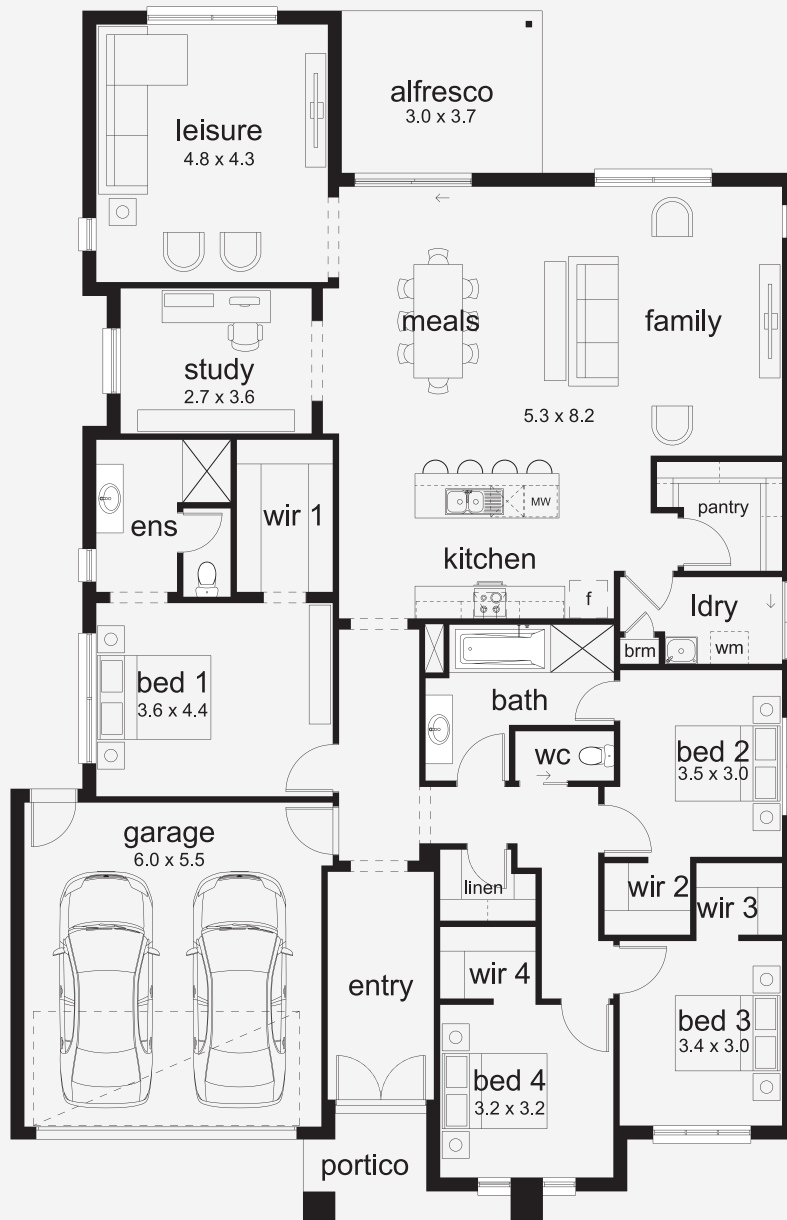

Avarnti 30

A Home for All Occasions Designed with growing families in mind, the Avarnti offers the perfect balance of space, comfort and versatility. From the open-plan living zone and alfresco area to the additional lounge or games room, there's a place for every moment. With four generous bedrooms, each featuring a walk-in robe, everyone has their own retreat to relax and recharge. Whether it's busy weekdays or weekend entertaining, the Avarnti is a home that rises to every occasion.

ASPIRATIONS

House Area

277.15 m²

Min Lot Size (WxL)

16m x 30m

Please note: Some floorplan option combinations may not be possible together. Please speak to a New Home Specialist.
Base price shown as of 25 April 2026 and is subject to change.